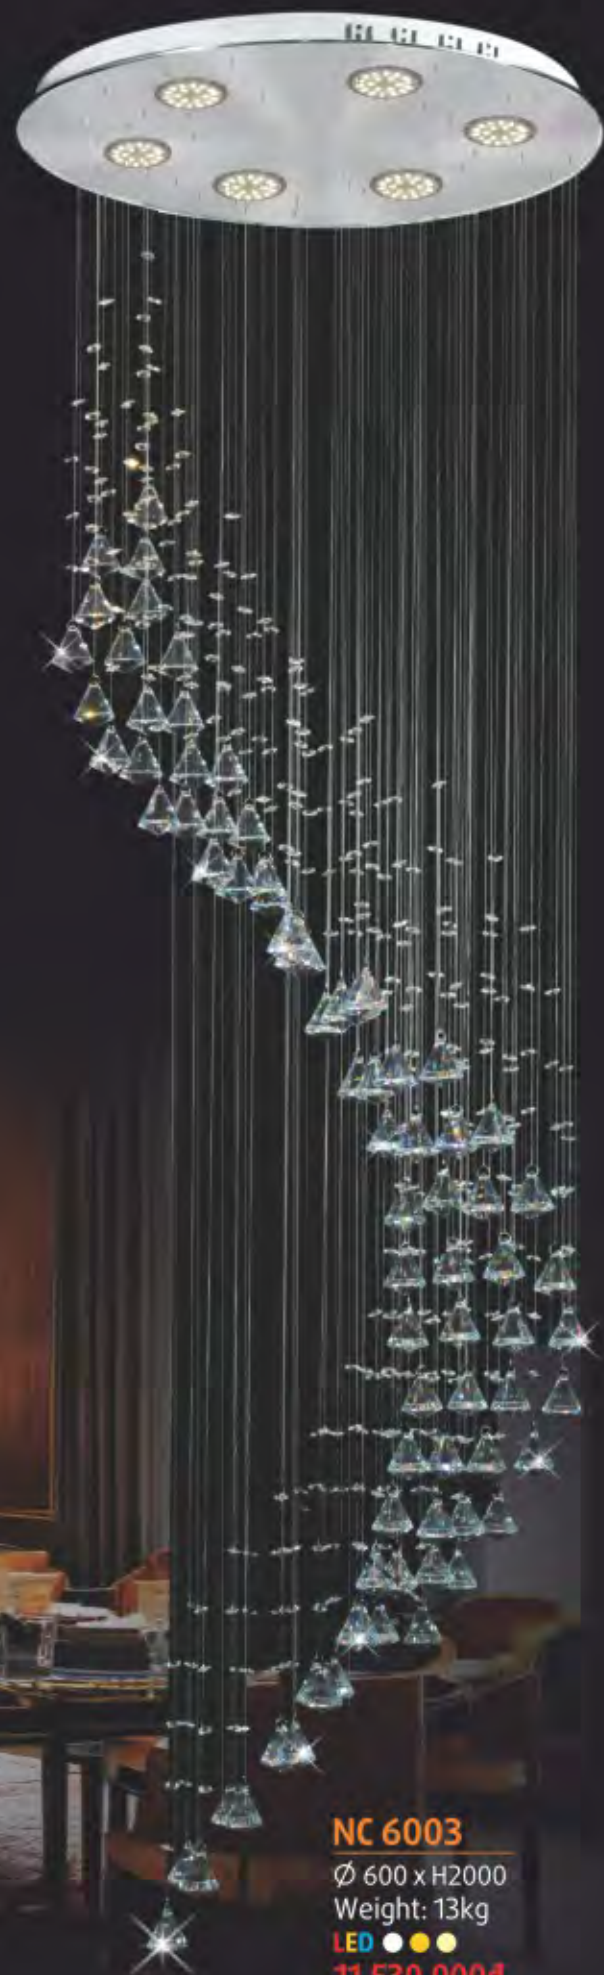

NC 88938
Ø 600 x H1800 + 500
Weight: 40.5kg
E14 x 28 lamp
21.620.000đ