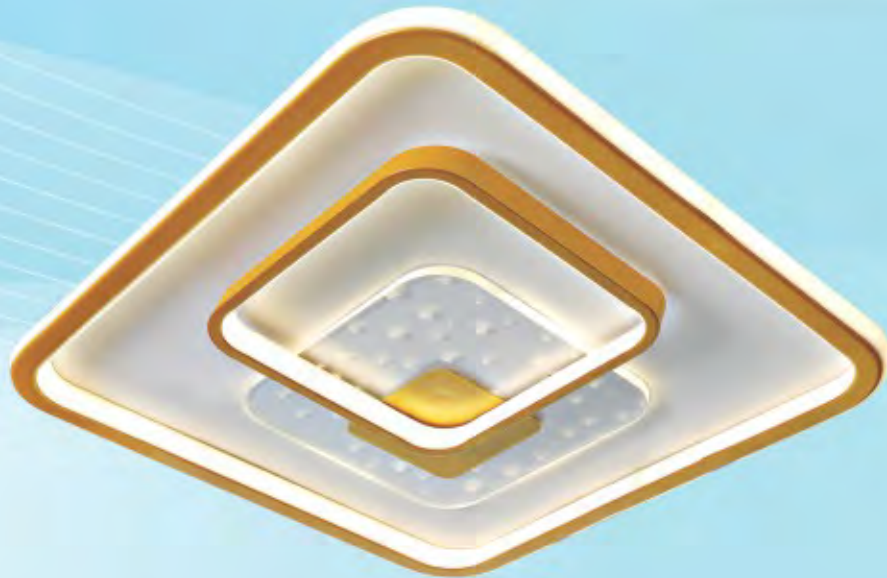

NC 832

□ 800 - 600 x H70
LED 200W ●●●●
4.350.000đ

NC 912 C

□ 1100-700 x H60
LED 200W ●●●
7.290.000đ

NC 591 C

□ 900 x 600 x H100
LED 220W ●●●
6.460.000đ

NC 591 B

□ 500 x H100
LED 160W ●●●
3.990.000đ