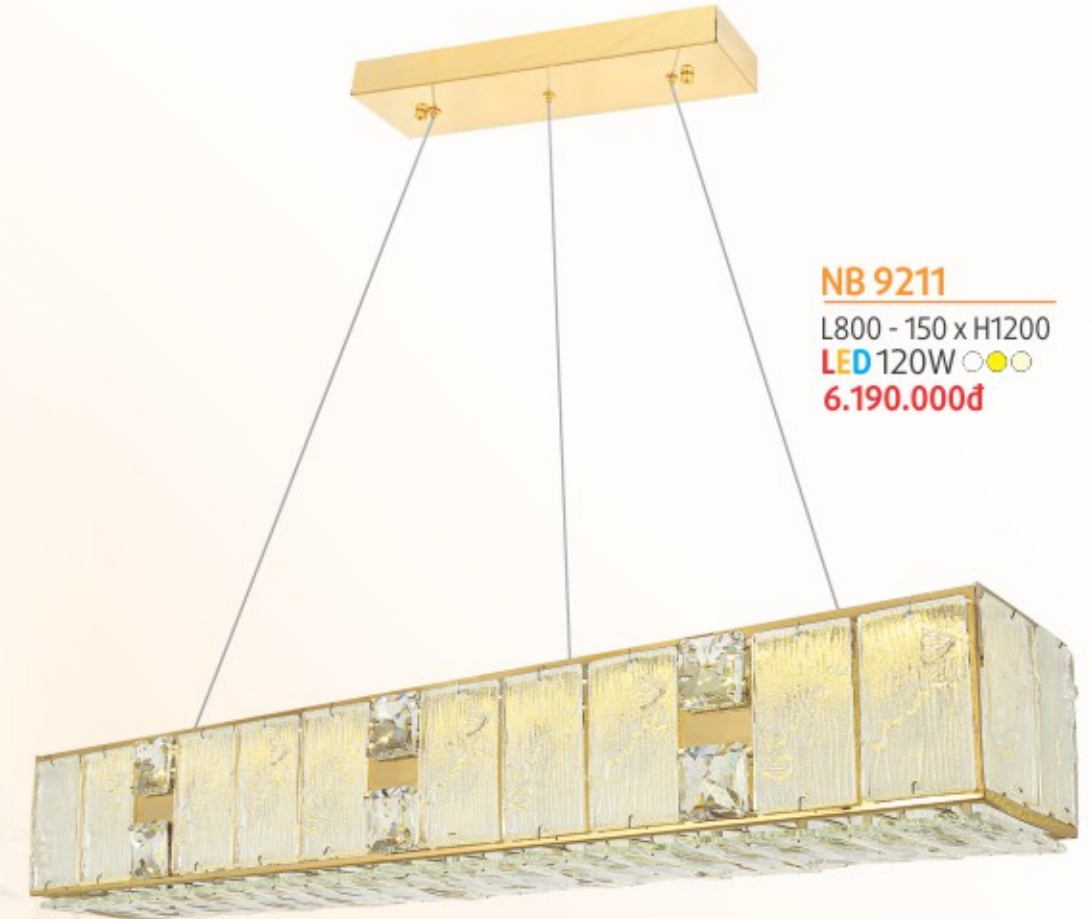

NAM LONG Netviet
Lighting Decor

Đèn Trà Fale K9
Chân Hộp Kim

NB 9210

L800 - 140 x H1200
LED 120W ●●●
7.080.000đ

NB 9240

L1000 - 350 - 400 x H1200
LED 160W ●●●
8.990.000đ

NB 9211

L800 - 150 x H1200
LED 120W ●●●
6.190.000đ