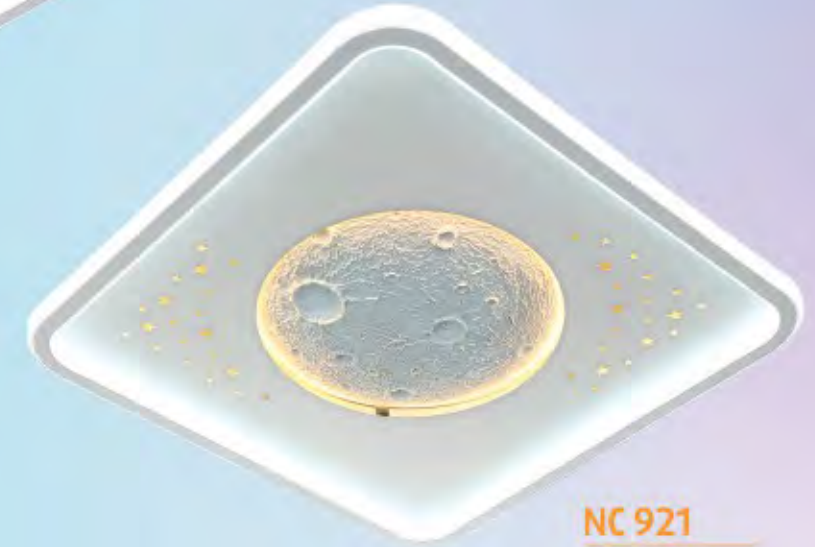

NC 921

□ 500 x H50
LED 160W ●●●
2.890.000đ