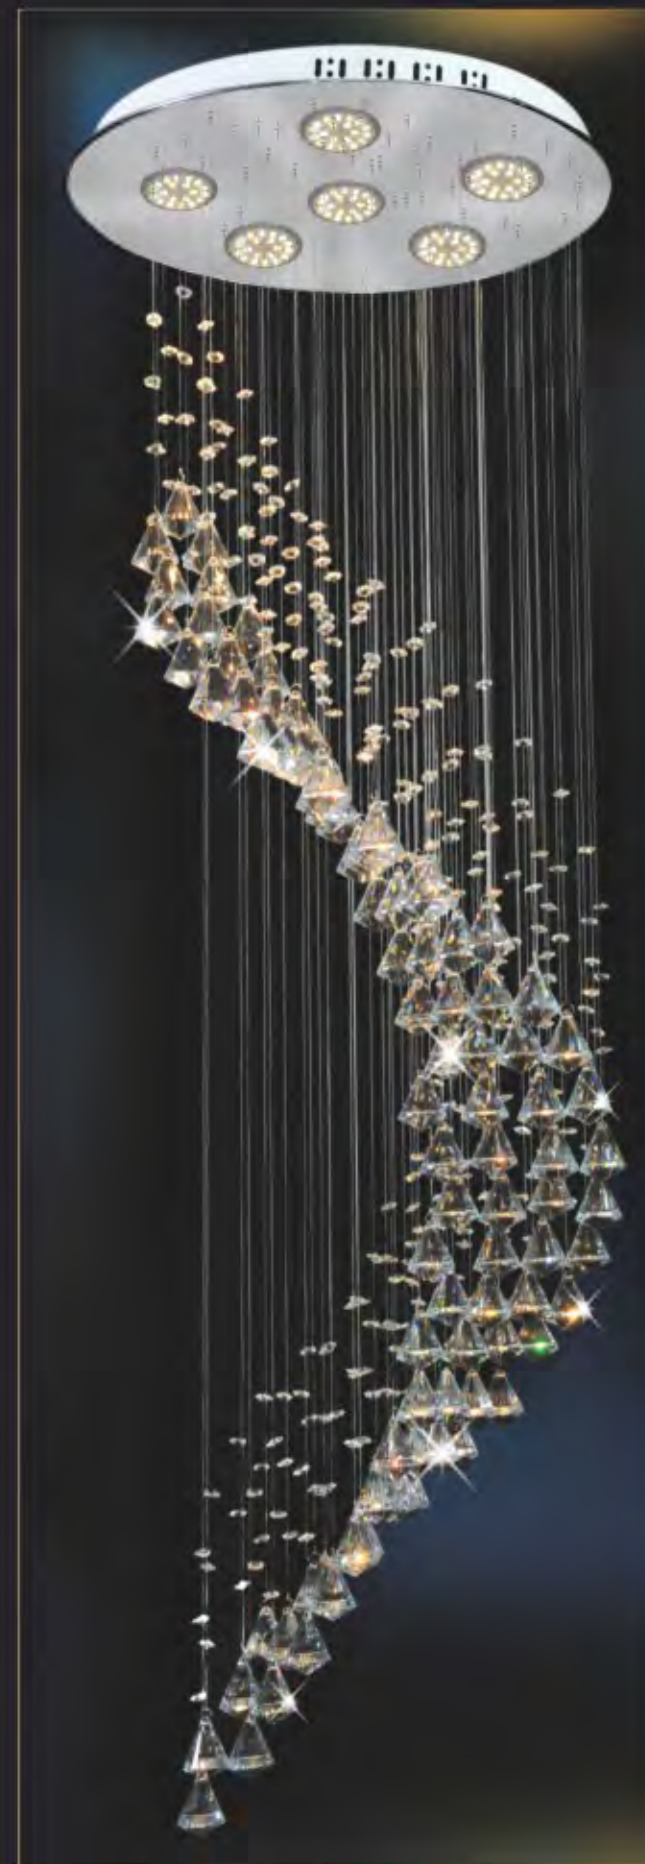

NC 6608 A
Ø 600 x H2000 + 600
Weight: 33kg
E14 x 33 lamp
16.310.000đ

NC 8080/28
Ø 800 x H2500
Weight: 25kg
LED 500W ●●●●
23.480.000đ

NC 5006
Ø 500 x H2000
Weight: 12kg
LED ●●●●
10.120.000đ

NC 6003
Ø 600 x H2000
Weight: 13kg
LED ●●●●
11.530.000đ