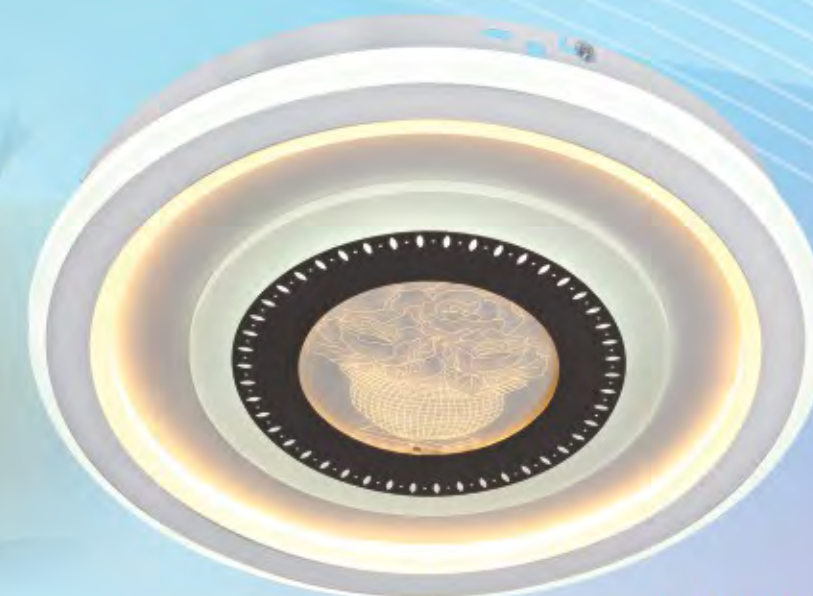

NC 2312

Ø 480
LED 36W
3.040.000đ