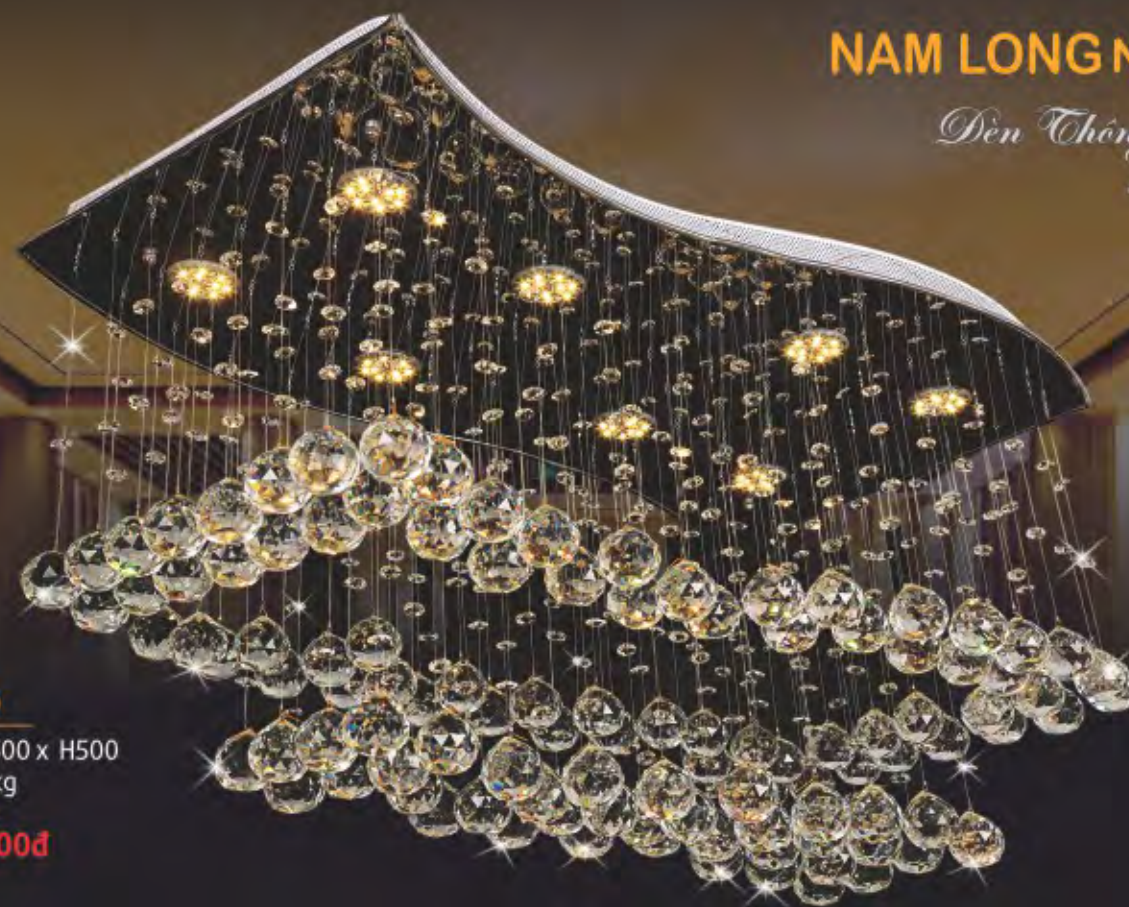

Ø 600 x 300 H1200

LED 72W ●

8.630.000đ

NB 319/19

Ø 500 x H1750

LED 100W ●

6.520.000đ

Ø 350 x H1200

LED 45W ●

4.350.000đ

NC 8050

800 x 500 x H500

Weight: 15kg

LED ●●●●

10.590.000đ

Ø 450 x H1000

Weight: 8kg

LED ●●●●

6.930.000đ

Ø 450 x H1100

Weight: 7kg

LED ●●●●

6.920.000đ