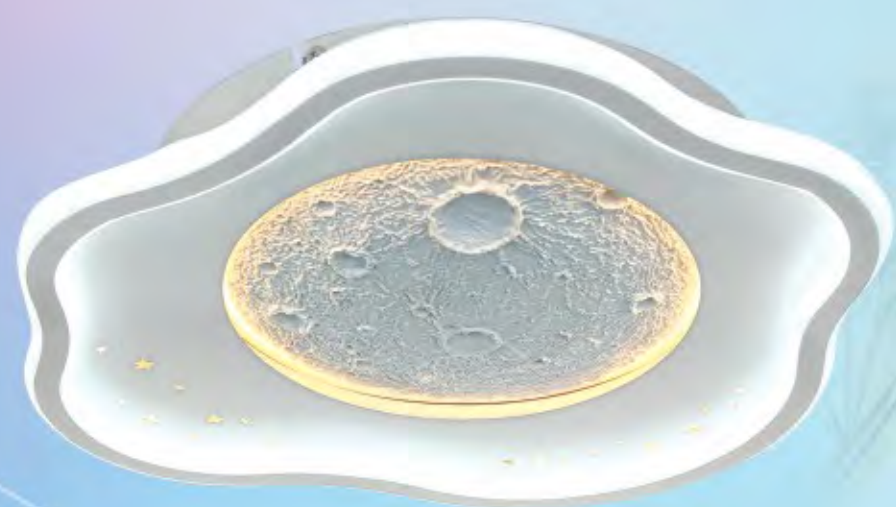

NAM LONG Netviet
Lighting Decor

Đèn Mâm Silicon - Bột Đá
Chân Đèn Sắt Sơn Tĩnh Điện

NC 924

Ø 500 x H50
LED 160W ●●●●
2.890.000đ

NC 923

Ø 500 x H50
LED 160W ●●●●
2.890.000đ