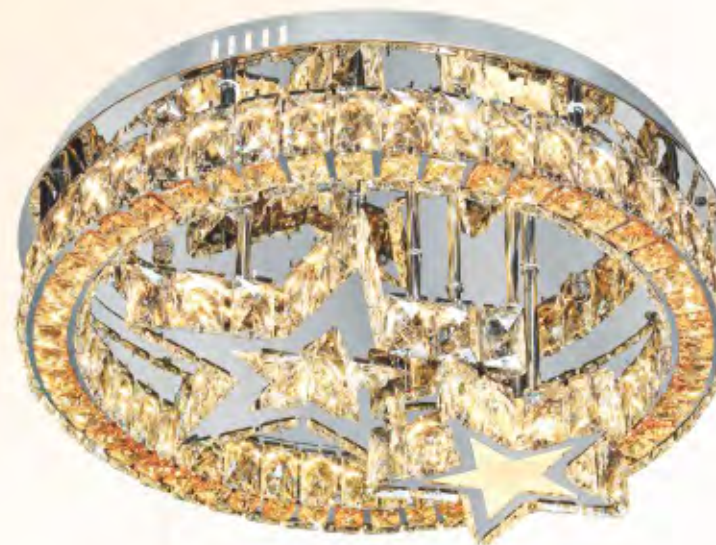

NC 278

Ø 500 x H200

LED 80W

5.510.000đ