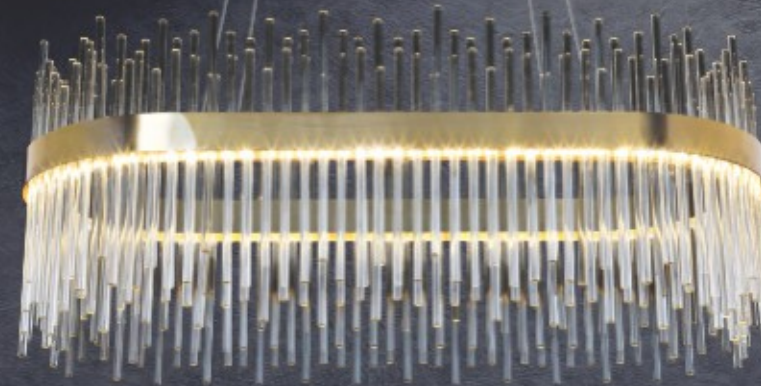

NB 8001 B
Ø 800-300 x H300 + 700
LED ●●●●
5.700.000đ

NB 8001 A
Ø 600 x H300 + 700
LED ●●●●
4.150.000đ

NB 8002 A
Ø 600 x H260 + 700
LED ●●●●
4.250.000đ

NB 025
Ø 200 x H1000
LED 18W ●
1.316.000đ

NB 2199
Ø 500 x H 1100
LED 50W ●
2.400.000đ