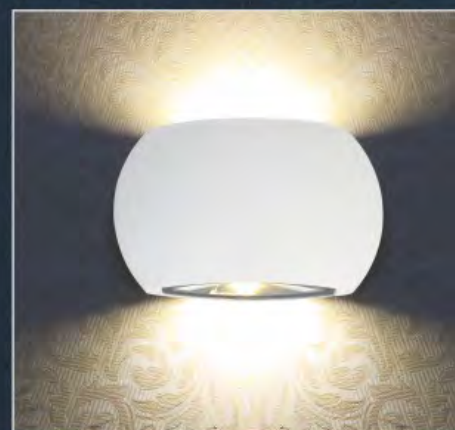

NV 567 LED 10W ●
H100 W150 D50 **748.000đ**