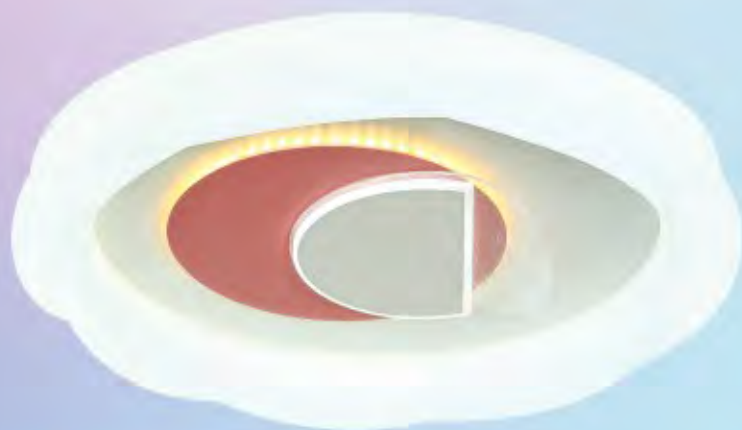

NC 9961B
Ø 500 x H100
LED 120W ●●●●
2.070.000đ

NC 819
Ø 500 x H80
LED 140W ●●●●
1.977.000đ

NC 836
Ø 500 x H80
LED 140W ●●●●
1.977.000đ

NC 838
Ø 500 x H80
LED 140W ●●●●
1.977.000đ

NC 835
Ø 500 x H80
LED 140W ●●●●
1.977.000đ