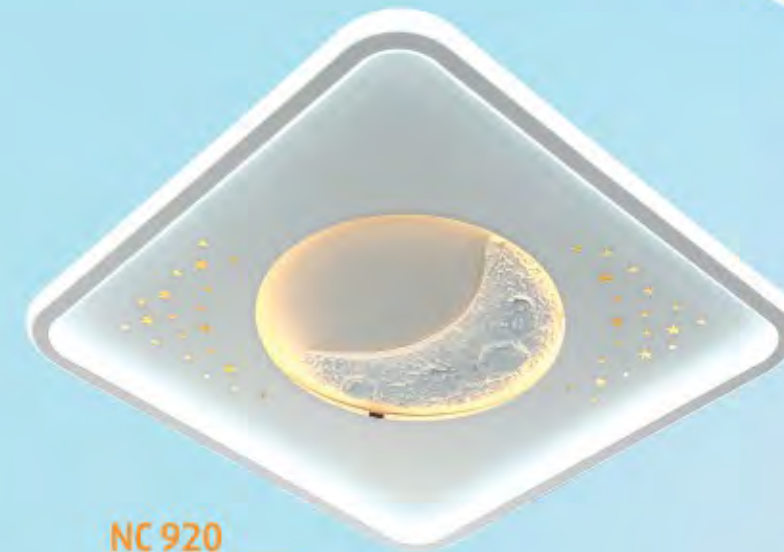

NC 845

□ 500 x H80
LED 160W ●●●
2.100.000đ

NC 842

□ 500 x H80
LED 160W ●●●
2.100.000đ

NC 846

□ 470 x H80
LED 160W ●●●
2.100.000đ

NC 843

□ 500 x H80
LED 160W ●●●
2.100.000đ