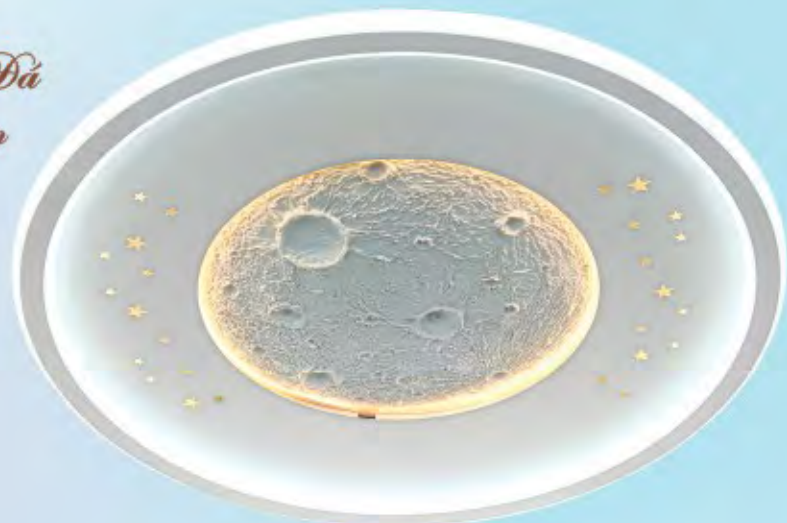

NAM LONG Netviet
Lighting Decor

Đèn Mâm Silicon - Bột Đá
Chân Đèn Sắt Sơn Tĩnh Điện

NC 924

Ø 500 x H50
LED 160W ●●●●
2.890.000đ

NC 923

Ø 500 x H50
LED 160W ●●●●
2.890.000đ