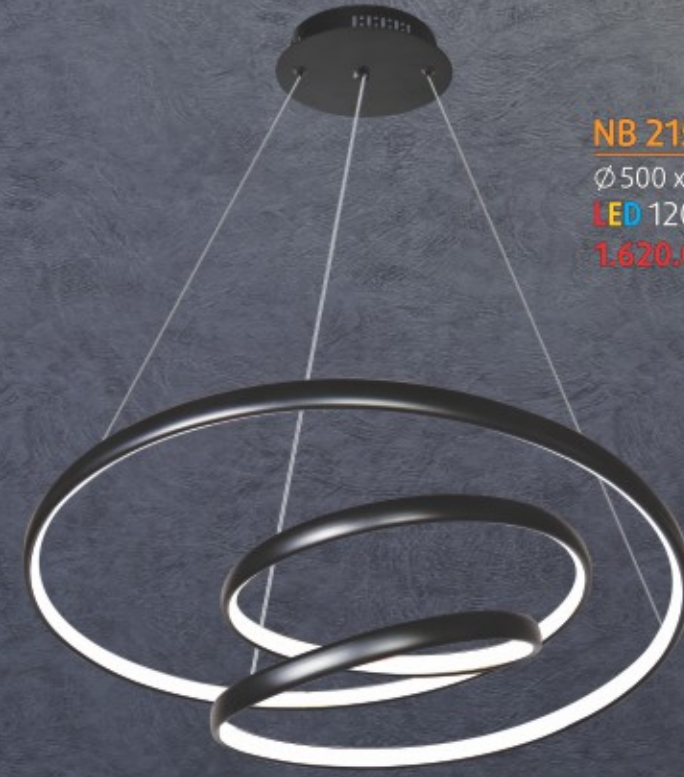

NB 2131
∅ 300 x H1000
LED 18W ●●●●
1.328.000đ

NB 2130
∅ 450 x H1000
LED 36W ●●●●
2.600.000đ

NB 313/3
Ø 400 x H950
LED 120W ●●
2.710.000đ

NB 311
Ø 500 x H1000
LED 145W
2.450.000đ

NB 315/4
Ø 450 x H1000
LED 100W ●●
2.720.000đ