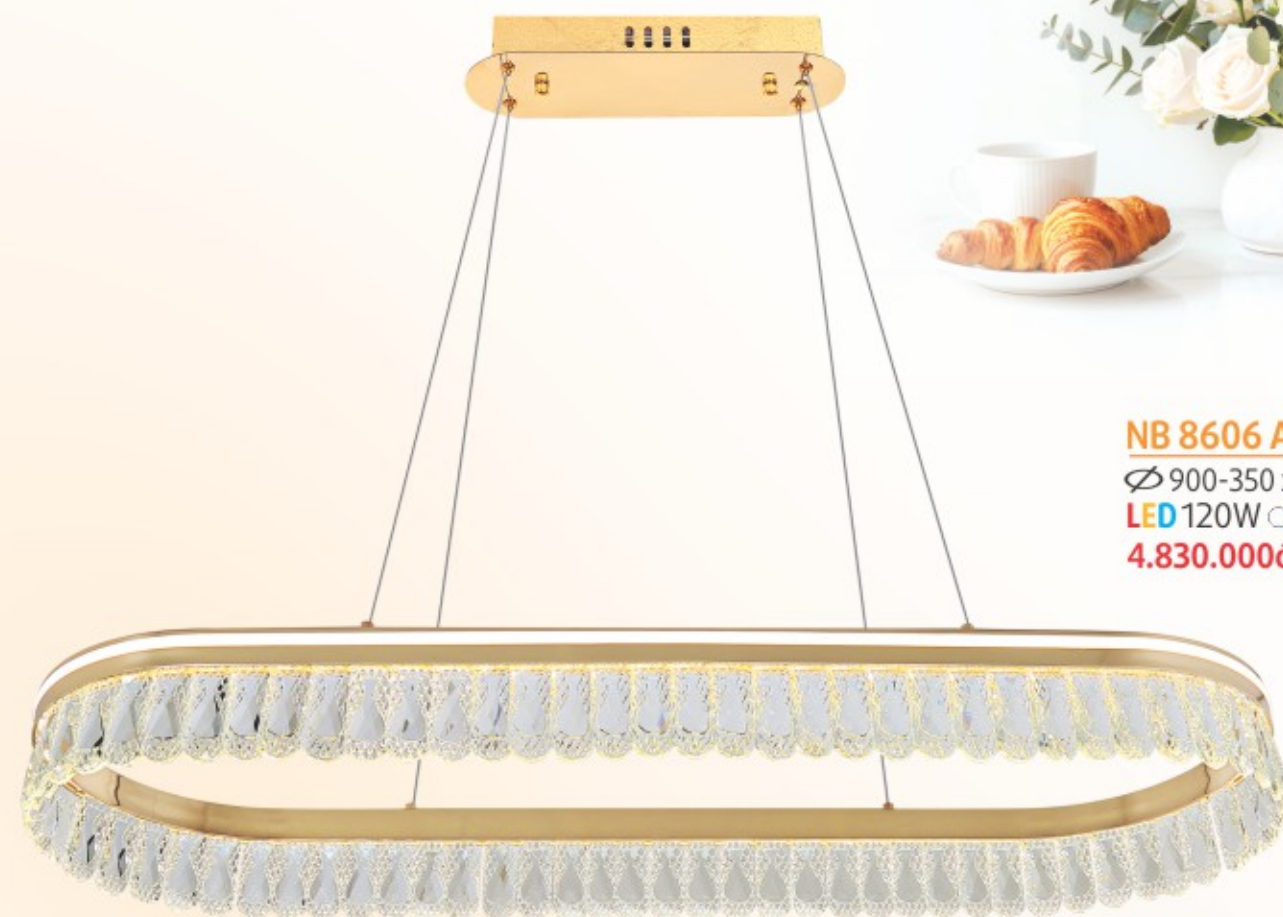

NB 8606 A
Ø 900-350 x H1200
LED 120W ○●○
4.830.000đ