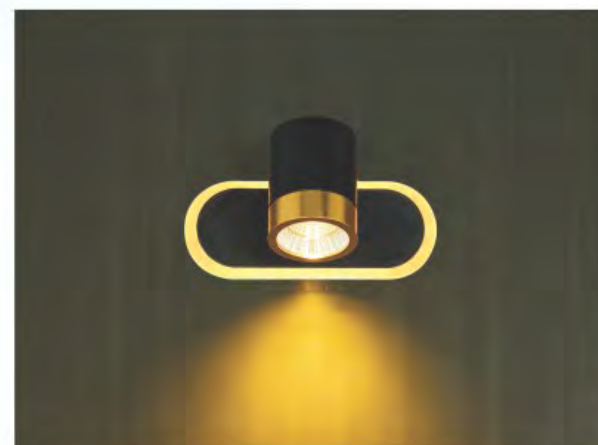

NS 8050/1 671.000đ
LED 9W L150
● 3500K