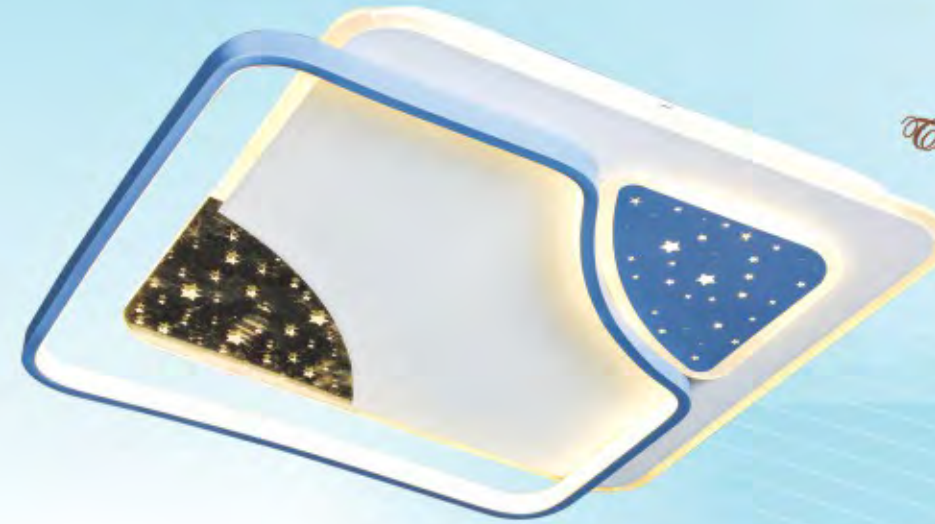

NC 912 B

□ 500 x H60
LED 160W ●●●
3.210.000đ