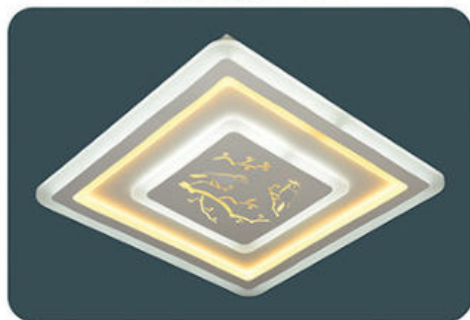

ML B101

□ 500 x H50
LED 90W

4.450.000đ

ML B104

Ø500 x H50
LED 90W

4.450.000đ

ML B102

□ 500 x H50
LED 90W