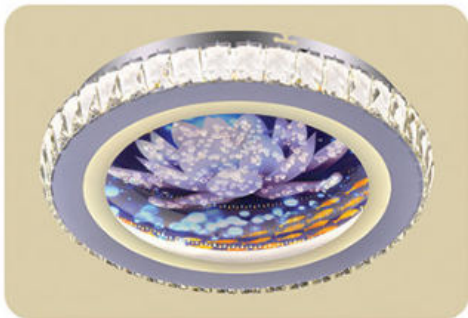

LED 160W

3.600.000đ

ML 7173

Ø500 x H100

LED 80W

4.560.000đ

ML 7312

Ø480 x H80