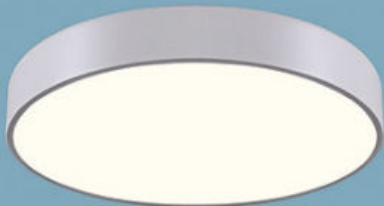

OT A8

Ø500 x H100

LED 36W

3.080.000đ