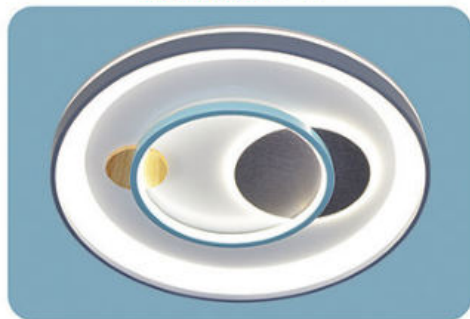

ML 7333

Ø480 x H80

LED 130W x 2

3.260.000đ