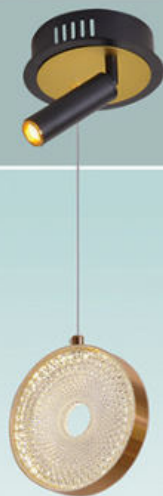

TL 6600

Ø145 x H1500
LED 5W + 10W - 4200K
1.200.000đ