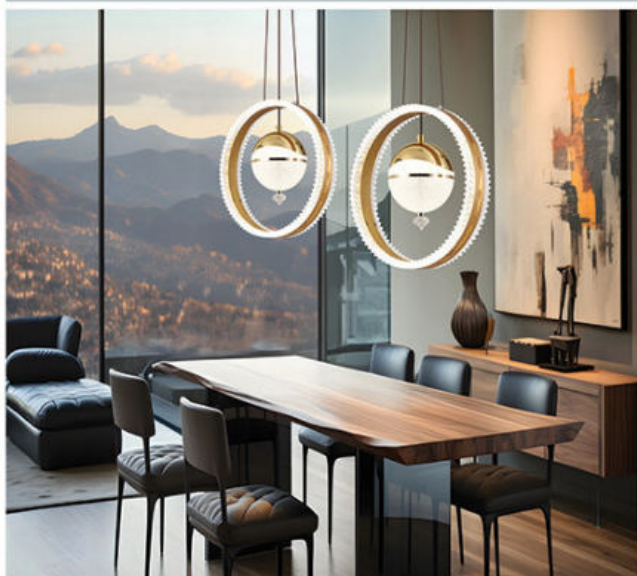

Ceiling Light Pendant

HUFA
LIGHTING DECOR

TL 5124/3

LED 77W
Ø280 x H1000
3.960.000đ

TL 6501

Ø280 x H1000
LED 48W
2.400.000đ

TL 6502

Ø280 x H1000
LED 48W
2.400.000đ