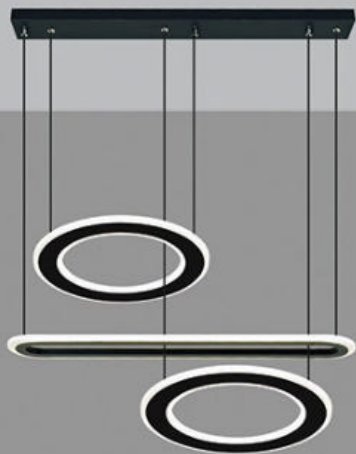

Ceiling Light Pendant

HUFA
LIGHTING DECOR

TL 6543

L660 x H1000

LED 176W

4.200.000đ