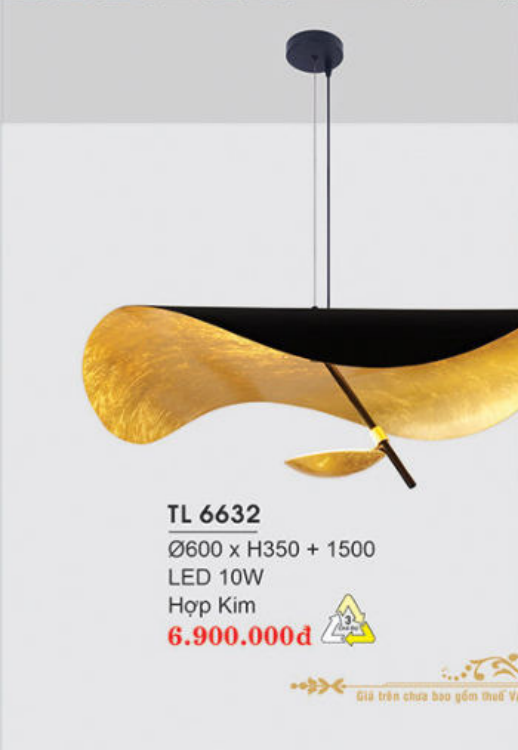

TL 6631

L1200 x W180 x H200 + 1500

LED 21W

Gỗ + Hộp kim

4.600.000đ

PENDANT LAMP

Modern Style

Modern Style