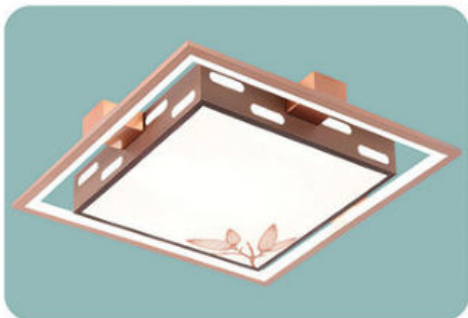

ML 7197

500 x H60

LED 86W

3.260.000đ