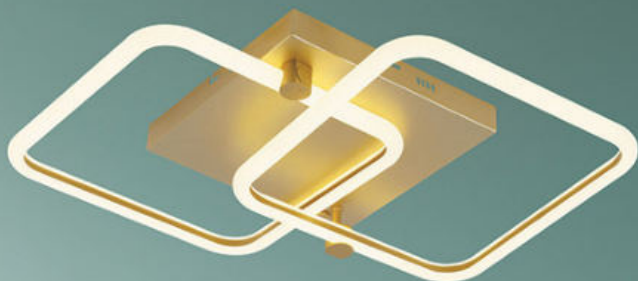

L810 x 660 x H70

LED 86W

7.360.000đ

LED Ceiling Light Series

CY 8505

Ø300 + 400 + 500 x H50

LED 110W

8.880.000đ