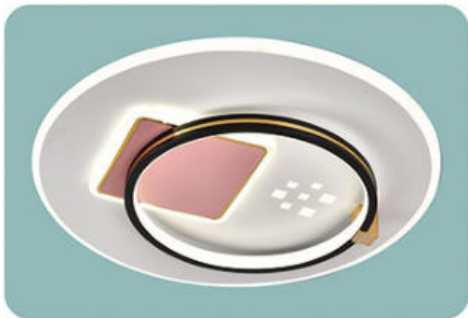

LED 120W

3.360.000đ

ML 7326

Ø480 x H80

LED 130W

4.080.000đ

ML 7328

Ø500 x H80