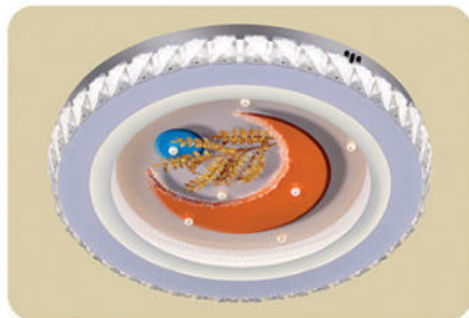

ML 7191

Ø480 x H80

LED 160W

3.600.000đ