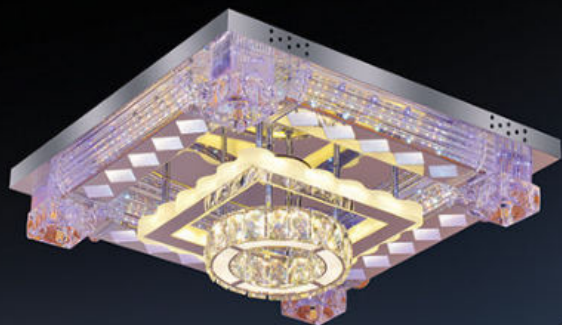

Led Ceiling Light Series

ML 7131

□ 600 x H250

LED 96W

9.360.000đ