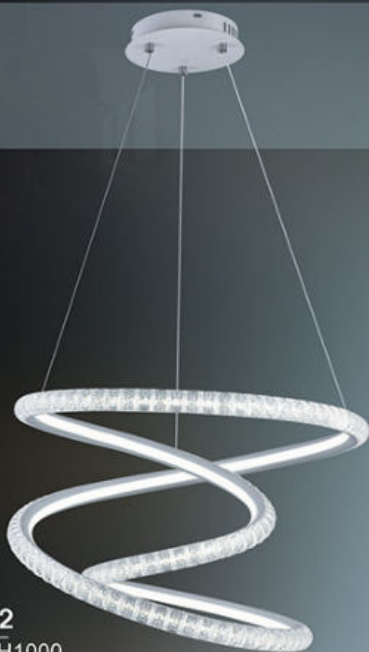

TL 6382

Ø400 x H1000

LED 64W

3.860.000đ