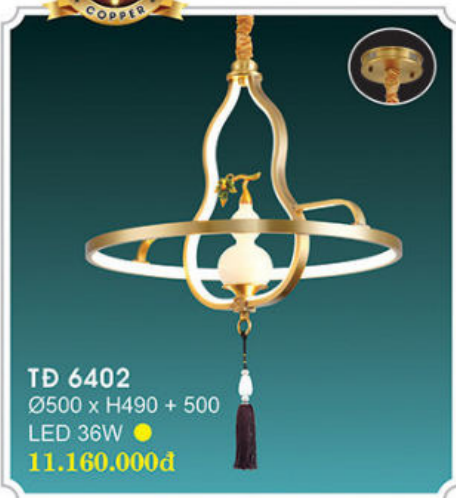

TD 6407
L900 x W370 x H740
LED 85W ●
18.960.000đ

TD 6410

Ø500 x 380 x H600

LED 38W

11.760.000đ

TD 6410

Ø600 x 475 x H600

LED 50W