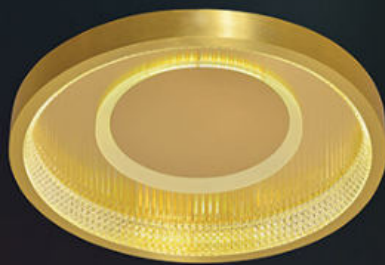

Ø500 x H60
LED 67W x 2
4.680.000đ

ML 7200

Ø500 x H60
LED 40W
6.600.000đ

ML 7331

Ø500 x H60
LED 60W x 2
4.680.000đ

ML 7201

Ø500 x H60
LED 40W
6.600.000đ

ML 7332