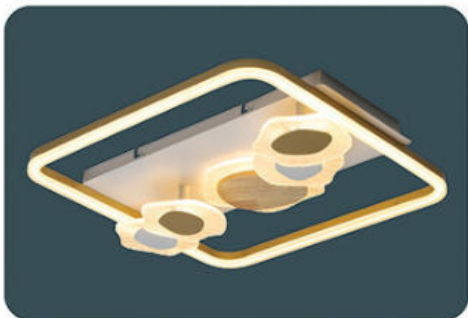

Ø500 x H50
LED 90W

4.450.000đ

ML 7176

Ø480 x H100

LED 53W

4.450.000đ

ML 7180

Ø480 x H100