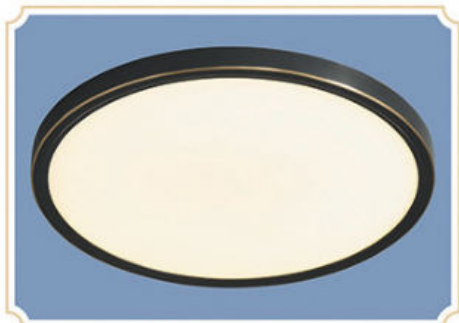

OD 3102

Ø500 x H40

LED 48W

4.560.000đ