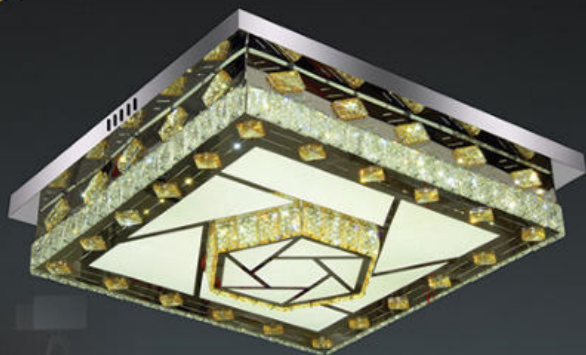

11.400.000đ

Led Ceiling Light Series

ML 168

Ø 600 x H200
LED
8.050.000đ

ML 7164

Ø 600 x H200
LED 172W
6.980.000đ

ML 7165

Ø 600 x H200
LED 172W
8.050.000đ