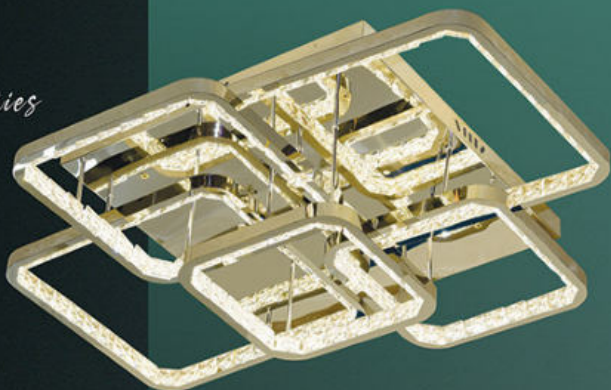

Led Ceiling Light Series

ML 74017

L800 x W600 x H150

LED 110W

12.000.000đ