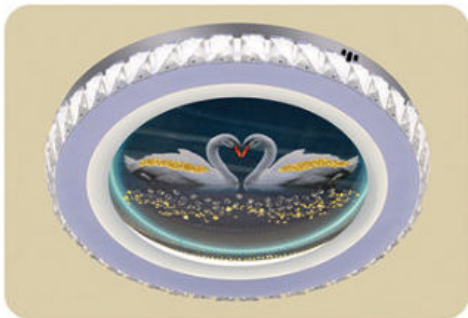

LED 160W

3.600.000đ

ML 7194

Ø480 x H80

LED 160W

3.600.000đ

ML 7195

Ø480 x H80