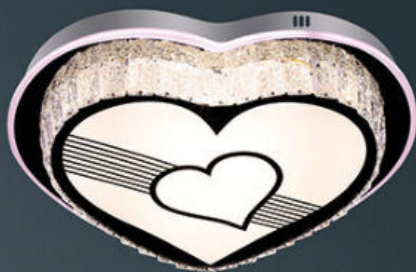

3.780.000đ

ML 7090

Ø500 x H120

LED 60W

3.780.000đ

ML 7091

Ø500 x H120

LED 60W