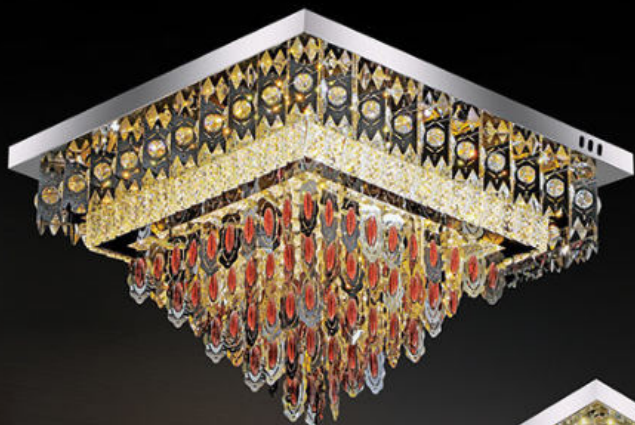

ML 7107/600

Ø600 x H410

LED 160W

6.500.000đ