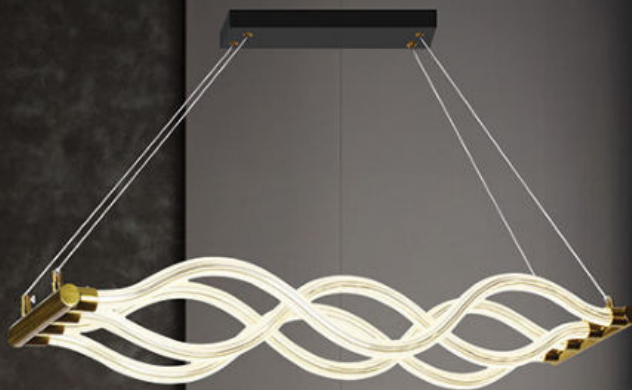

TL 6545

L850 x 150 x H1100

LED 50W

4.900.000đ