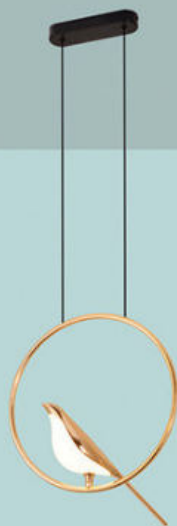

CREATIVE PERSONALITY
LUXURY
AND SIMPLICITY

TL 6514/1
Ø300 x H1500
LED 10W - 4000K
3.200.000đ

TL 6514/6
Ø600 x H1500
LED 60W - 4000K
15.200.000đ

TL 6515/3
Ø350 x H1500
LED 30W - 4000K
7.800.000đ

Ceiling Light Pendant