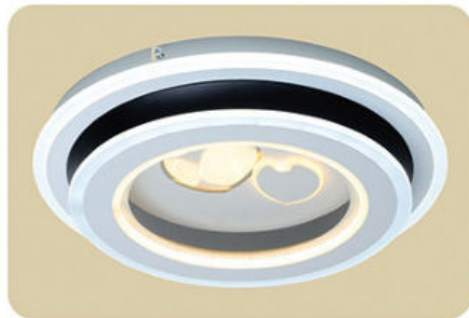

ML 7173

Ø500 x H100

LED 80W

4.560.000đ