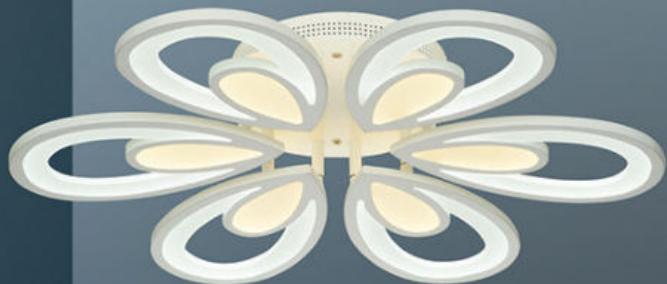

CY 8500/6

Ø650 x H250

LED 80W

4.200.000đ