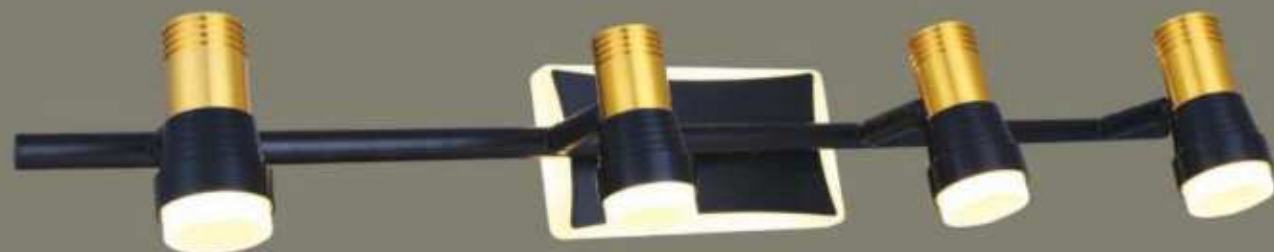

PT-8441/1B  
L180 - LED 3000K  
780.000đ

PT-8441/2B  
L320 - LED 3000K  
1.095.000đ

PT-8441/3B  
L480 - LED 3000K  
1.335.000đ

PT-8441/4B  
L600 - LED 3000K  
1.725.000đ

PT-8440/1A  
L180 - LED 3000K  
780.000đ