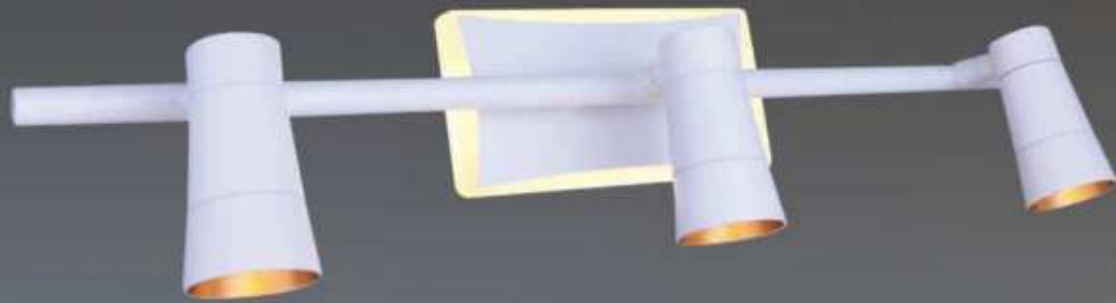

PT-6553/1  
L150 - LED 3000K  
926.000đ

PT-6553/2  
L300 - LED 3000K  
1.280.000đ

PT-6553/3  
L460 - LED 3000K  
1.520.000đ

**PT-8443/1A**  
L150 - LED 3000K  
780.000đ

**PT-8443/2A**  
L320 - LED 3000K  
1.095.000đ