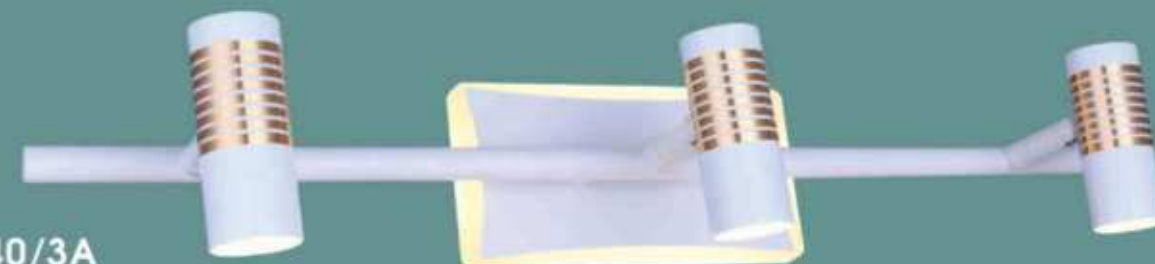

PT-8440/3A
L480 - LED 3000K
1.335.000đ