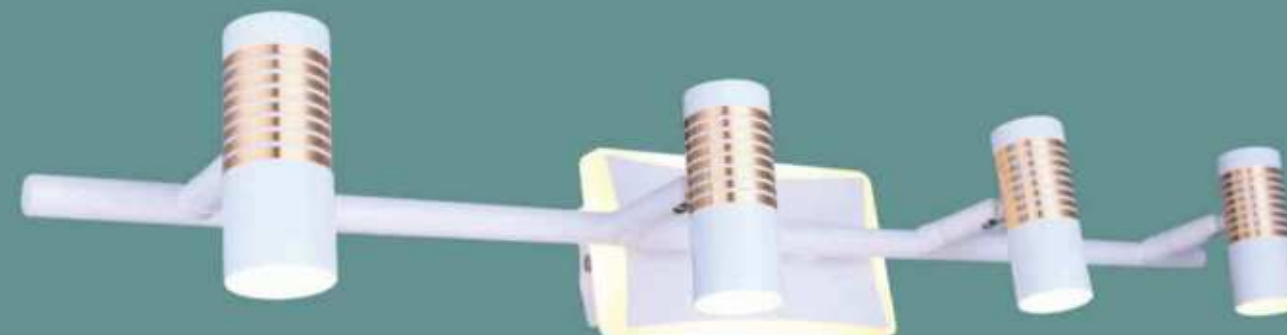

PT-8440/4A
L580 - LED 3000K
1.725.000đ