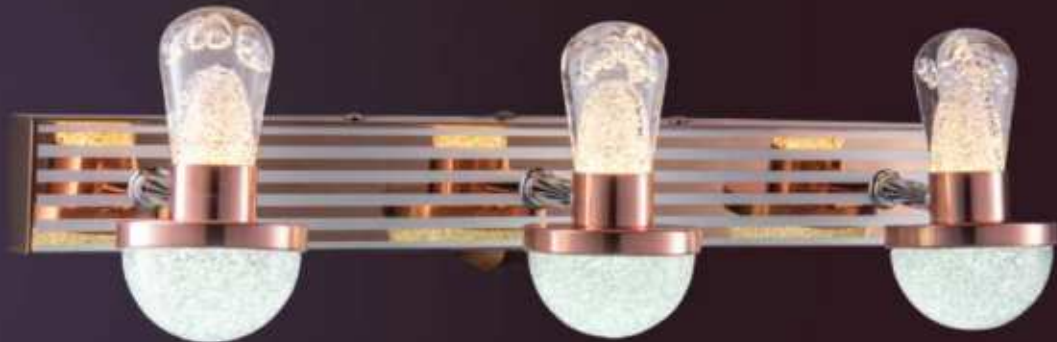

PT-58610/3
L460
1.112.000đ