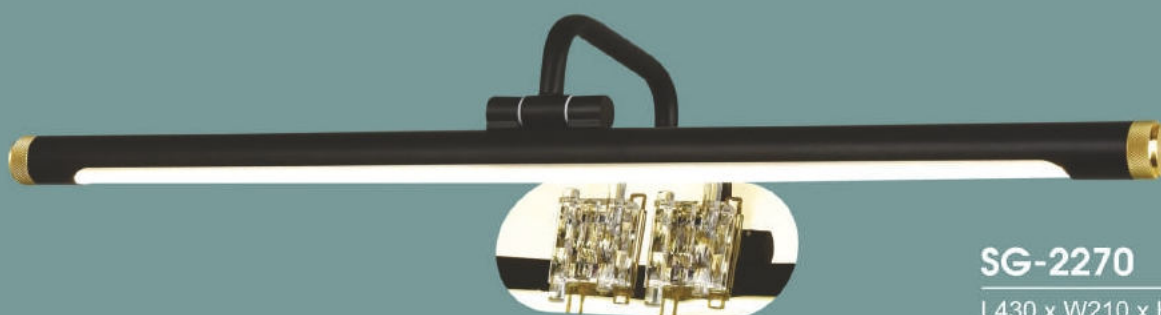

990.000đ

**SG-2269**

L430 x W210 x H120

LED 16W

990.000đ

**SG-2270**

L430 x W210 x H120

LED 16W