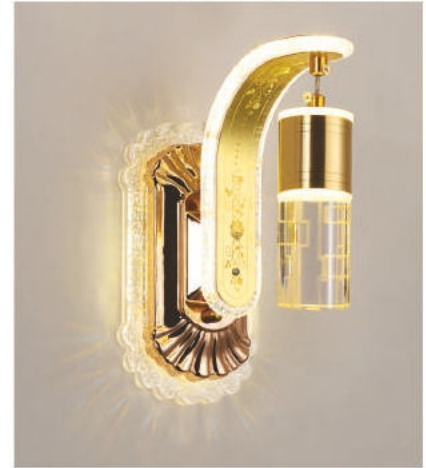

Wall lamp decor

HUFA®
LIGHTING DECOR
ISO 9001:2015

VL-502
L160 x H195
LED 22W
720.000đ