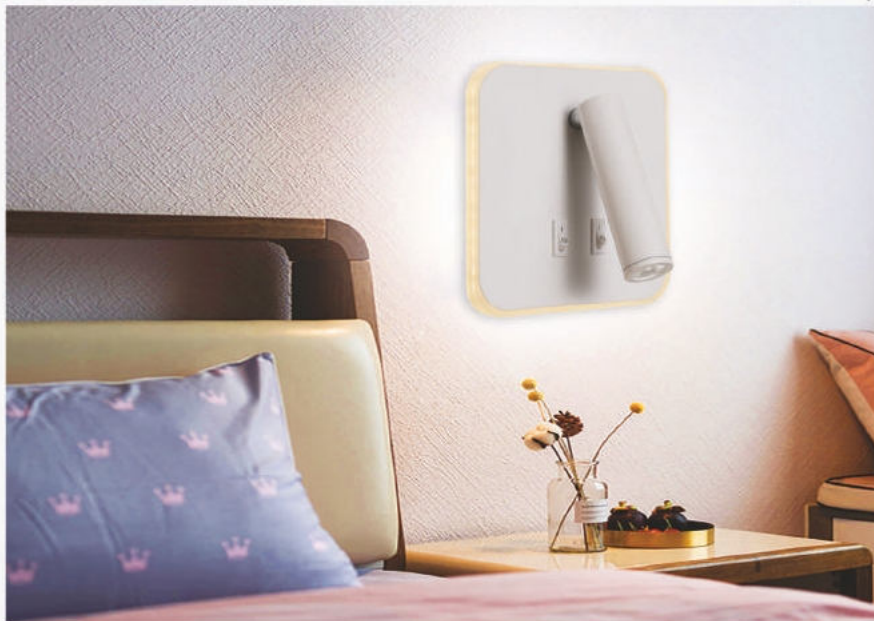

WALL LAMP *high quality lighting*

VL 3425
L150 x H150
LED 13W + 3W - 3000K
680.000đ