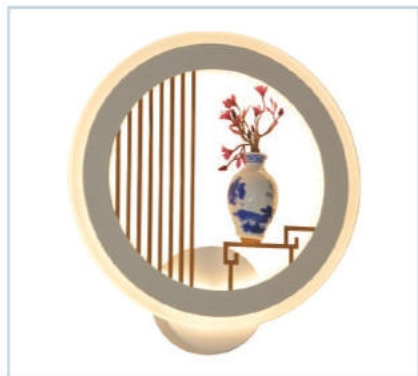

**WALL LAMP** *high quality lighting*

**VY 6176/B**  
Ø300 x W50 x H300  
LED **18W** - 3000K  
**650.000đ**

**VY 6919/B**  
Ø300 x W50 x H300  
LED **18W** - 3000K  
**590.000đ**

**VY 6916/B**  
Ø300 x W50 x H300  
LED **18W** - 3000K  
**650.000đ**