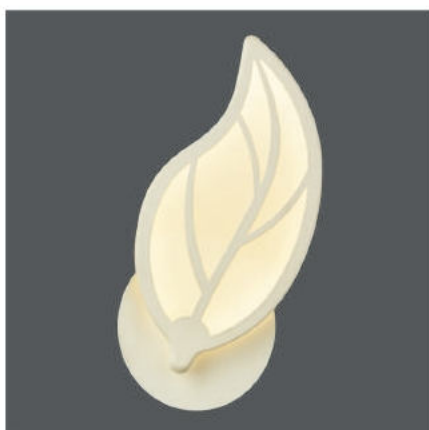

VY 6810/1
L120 x H230
LED **10W** - 3000K
480.000đ