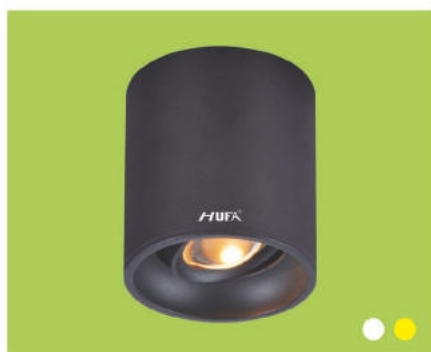

**LN-55 LED 15W**  
∇ 110 x H120  
**760.000đ**

**LN-56 LED 10W**  
Ø85 x H80  
**610.000đ**

**LN-58 LED 9W**  
Ø90 x H90  
**510.000đ**

**LN-60 LED 15W**  
Ø110 x H120  
**680.000đ**

**LN-57 LED 10W**  
Ø85 x H80  
**610.000đ**