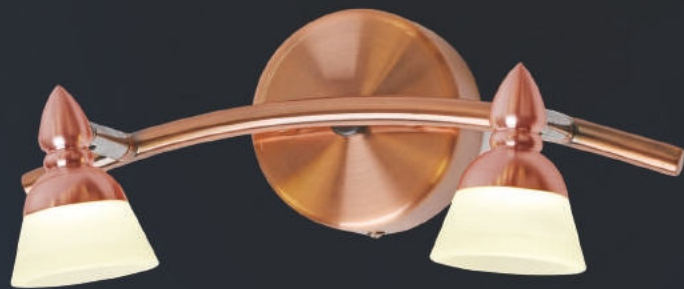

SG-2203/2
L300 x W160 x H100
LED 5W x 2 ●
1.080.000đ