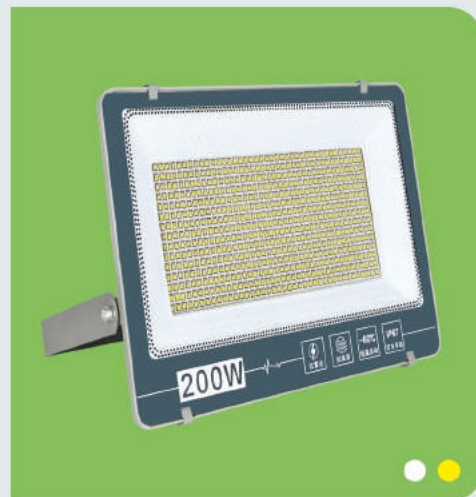

# PHA LED CAO CẤP

**HUFA**<sup>®</sup>  
LIGHTING DECOR  
ISO 9001:2015

**FA-31 LED 50W**  
L240 x W40 x H160  
**490.000đ**

**FA-32 LED 100W**  
L290 x W40 x H200  
**720.000đ**

**FA-33 LED 200W**  
L335 x W40 x H240  
**1.050.000đ**