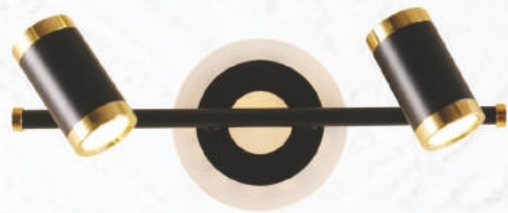

SG-2202/2
L300 x W125 x H160
LED 10W x 2 ●
1.260.000đ