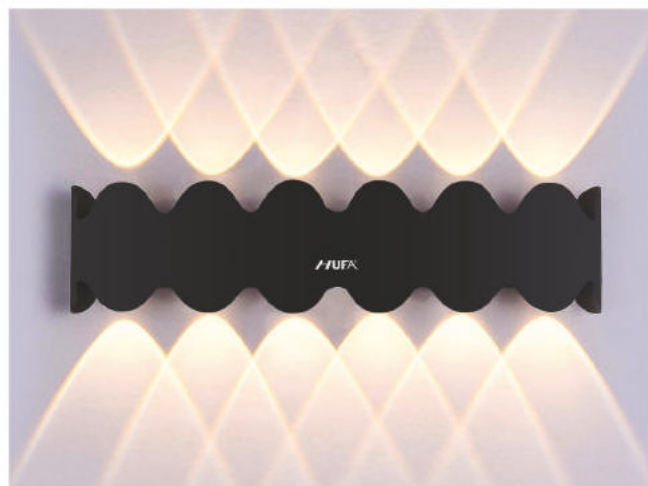

AK-91 LED 12W
L320 x W50 x H72
580.000đ
● 3000K

Giá trên chưa bao gồm thuế VAT - Đèn sử dụng đui E14 / E27 chứa củ bóng
Sản phẩm đã được công bố hiệu suất năng lượng và dán nhãn của Bộ Công Thương