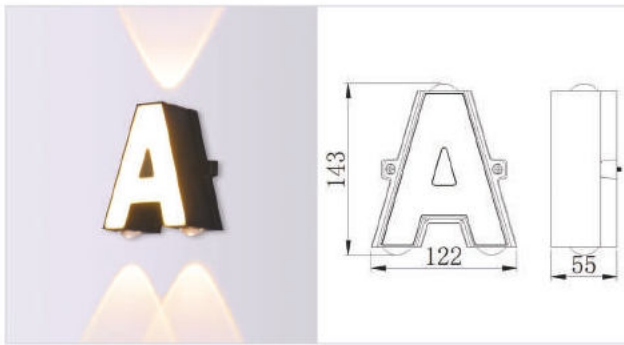

HUFA LIGHTING

CHỮ A
LED 11W - 3000K
570.000đ