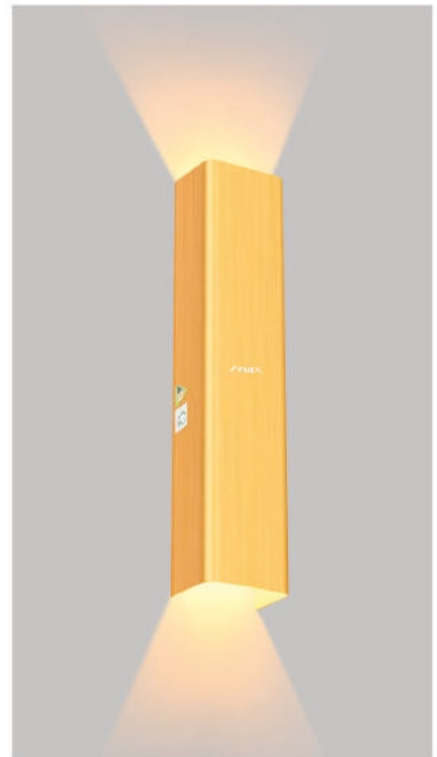

WALL LAMP *high quality lighting*

HUFA®
LIGHTING DECOR
ISO 9001:2015

VL-4501
LED **14W** - 3000K
L70 x W50 x H350
1.100.000đ