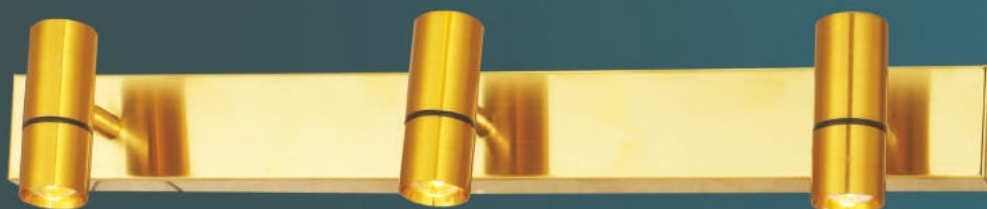

SG-2249/3

L460 x W100 x H130

LED 15W

1.190.000đ