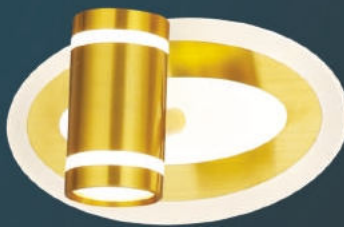

SG-2248/2
L300 x W100 x H130
LED 22W
990.000đ