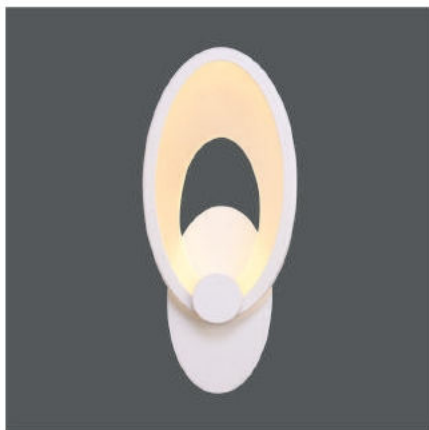

# WALL LAMP *high quality lighting*

**HUFA®**  
LIGHTING DECOR  
ISO 9001:2015

**VY 6776**  
L340 x H260  
LED **27W** - 3000K  
**720.000đ**

**VY 8110/1**  
L130 x H290  
LED **8W** - 3000K  
**570.000đ**