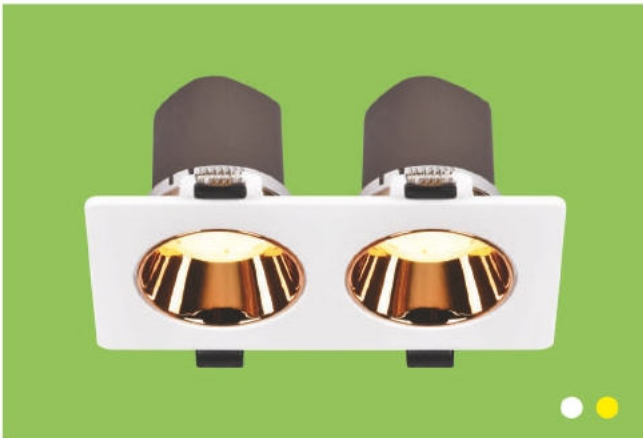

AT-176 LED 7W x 2
□ 90 x 165 x H50 ⚡ 75 x 145
298.000đ