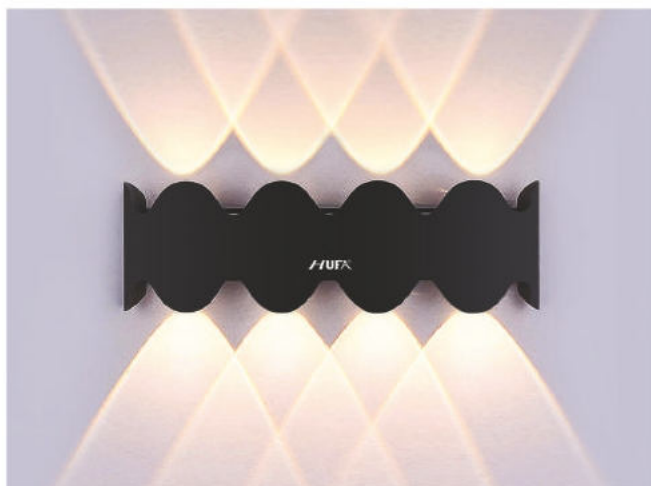

**AK-86 LED 7W**  
L260 x W37.5 x H120  
**740.000đ**  
● 3000K

**AK-87 LED 2W**  
L73 x W35 x H72  
**350.000đ**  
● 3000K

**AK-88 LED 4W**  
L120 x W40 x H72  
**400.000đ**  
● 3000K

**AK-89 LED 6W**  
L170 x W40 x H72  
**460.000đ**  
● 3000K