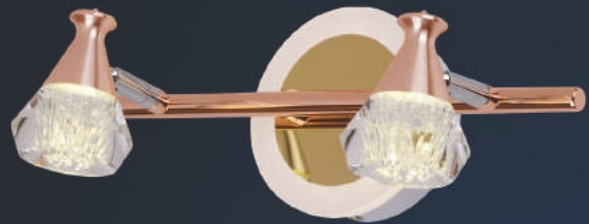

**SG-2204/1**

L160 x W160 x H110

LED 9W ●

**690.000đ**

**SG-2204/2**

L300 x W160 x H110

LED 14W ●

**990.000đ**