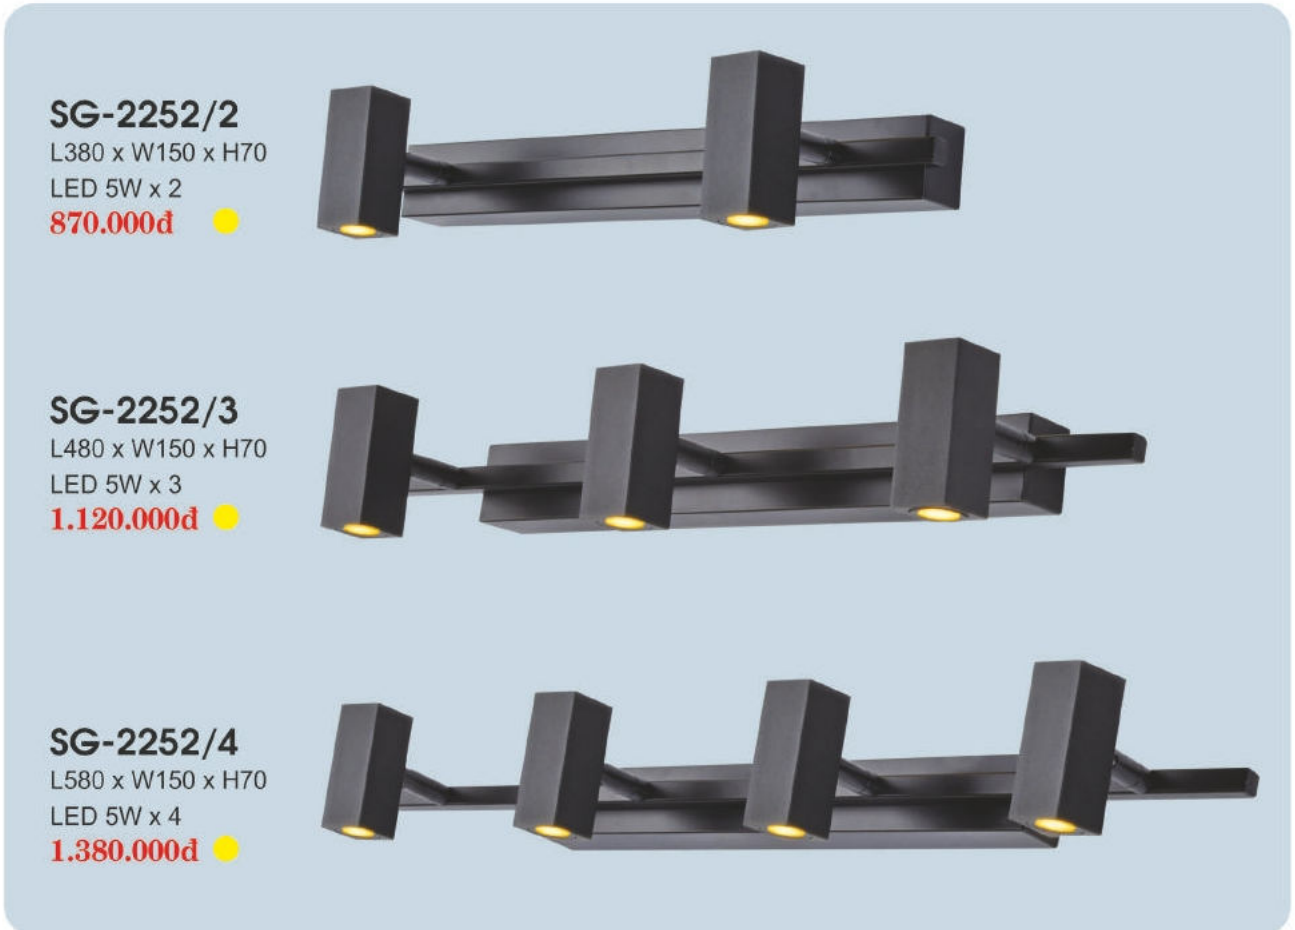

**1.300.000đ**

**SG-2251/2**  
L290 x W60 x H75  
LED 5W x 4  
**880.000đ** ●

**SG-2251/3**  
L450 x W60 x H75  
LED 5W x 6  
**1.130.000đ** ●

**SG-2251/4**  
L630 x W60 x H75  
LED 5W x 8  
**1.450.000đ** ●