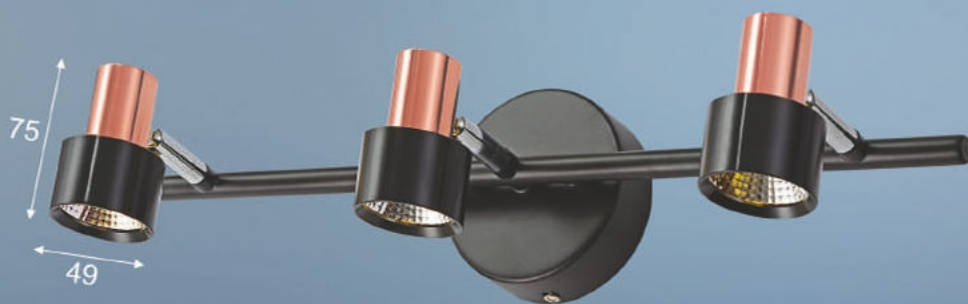

## ĐÈN SOI TRANH *product quality*

**SG-2901/1**  
L140 x W150 x H110  
LED 5W  
**720.000đ**

**SG-2901/2**  
L300 x W150 x H110  
LED 5W x 2  
**1.100.000đ**

**SG-2901/3**  
L460 x W150 x H110  
LED 5W x 3  
**1.460.000đ**