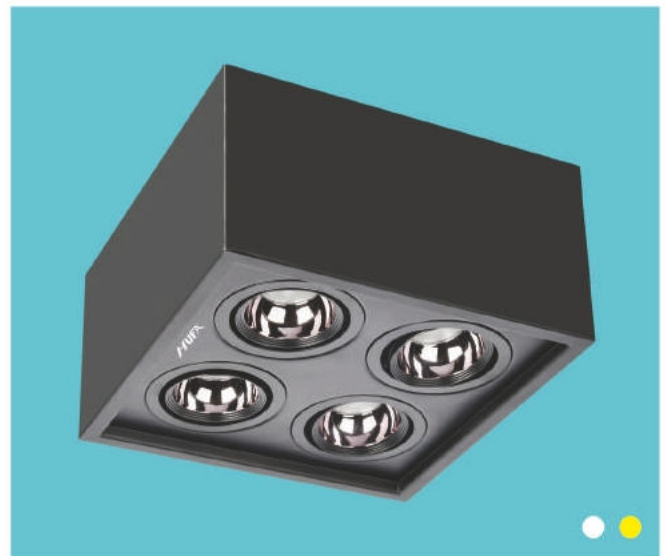

LN-32 COB 10W x 4
□ 200 x H100
2.260.000đ

Giá trên chưa bao gồm thuế VAT - Đèn sử dụng đui E14 / E27 chứa có bóng
Sản phẩm đã được công bố hiệu suất năng lượng và dán nhãn của Bộ Công Thương