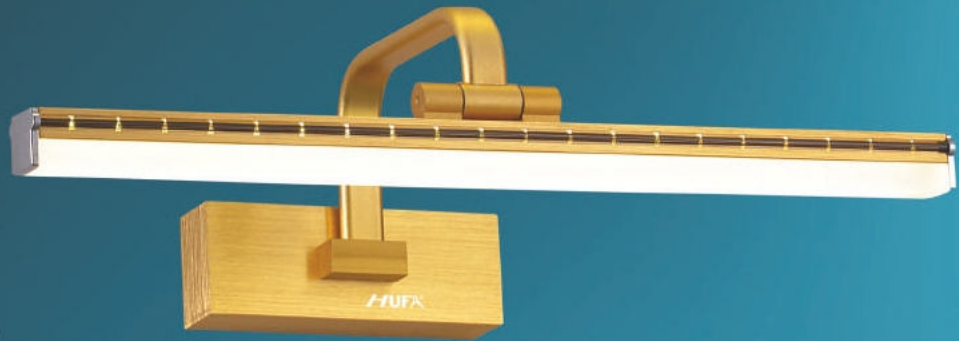

SG-2230/20W

L420 x W200 x H130

LED 20W x 2

1.200.000đ