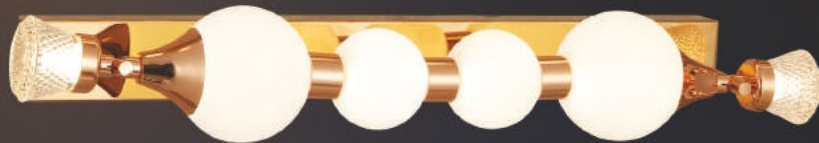

SG-2262/22W

L530 x W80 x H150
LED 22W
1.440.000đ