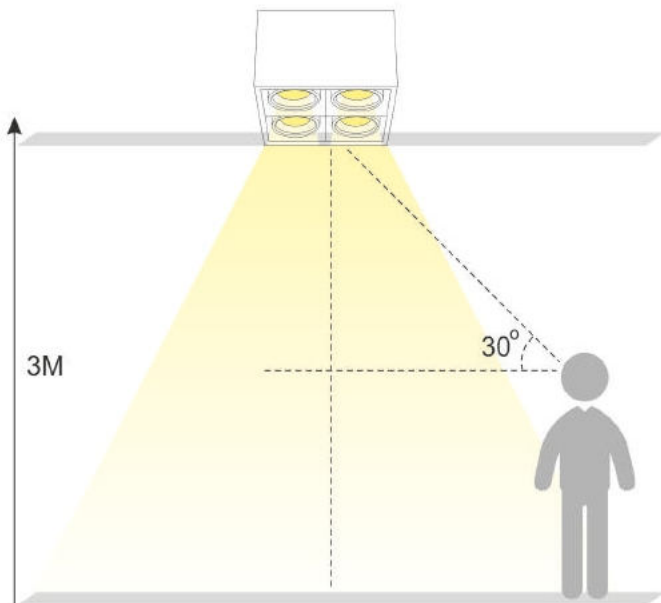

LED DOWNLIGHT DESIGN

bridgelux®
SỬ DỤNG CHIP LED MỸ

LN-31 COB 10W x 4
□ 200 x H100
2.260.000đ