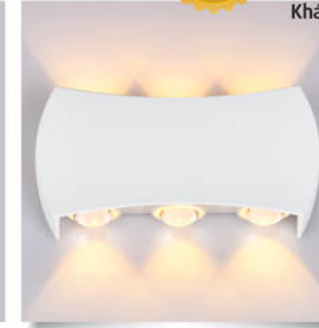

VL-8089/6-WH
L170 x H85
LED 6W - 3000K
590.000đ