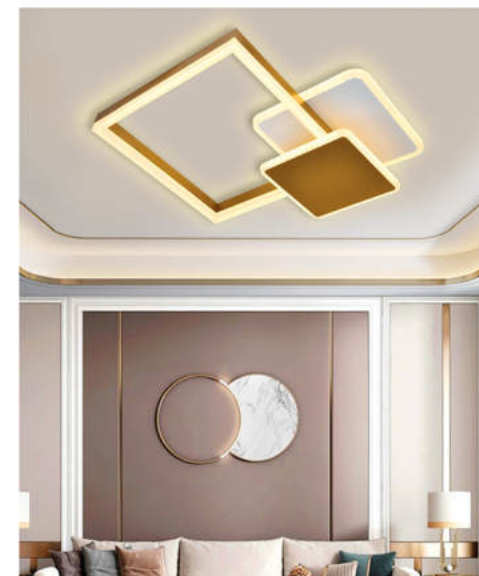

ML-7002/460
Ø460 - LED
3.050.000đ

ML-7005/500
Ø500 - LED
3.050.000đ

ML-7006/500
Ø500 - LED
3.180.000đ

ML-7008/500
Ø500 - LED
3.180.000đ

ML-7007/500
Ø500 - LED
3.180.000đ

ML-7003/550
Ø550 - LED
3.180.000đ

ML-8532