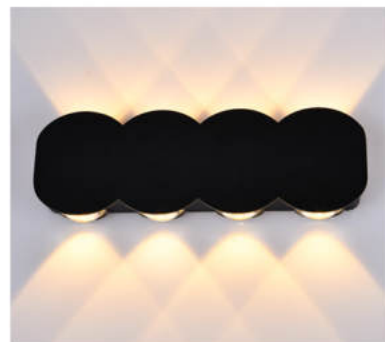

VL-8102/6-BK
L155 x H80
LED 6W - 3000K
520.000đ

VL-8102/8-BK
L210 x H80
LED 8W - 3000K
670.000đ

VL-8102/4-WH
L110 x H80
LED 4W - 3000K
430.000đ

VL-8102/6-WH
L155 x H80
LED 6W - 3000K
520.000đ

VL-8102/8-WH
L210 x H80
LED 8W - 3000K
670.000đ