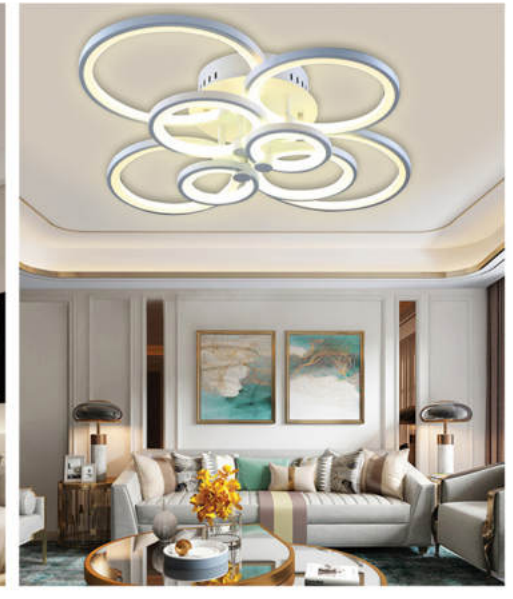

ML- 6067/8+4
Ø800 - LED
5.000.000đ

ML- 842/8
Ø800 - LED
5.130.000đ