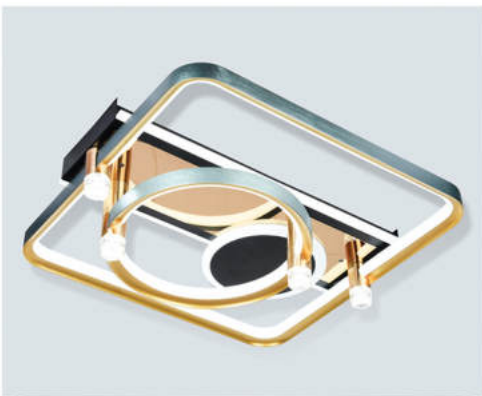

ML-7209
500 x H130 - LED
5.000.000đ