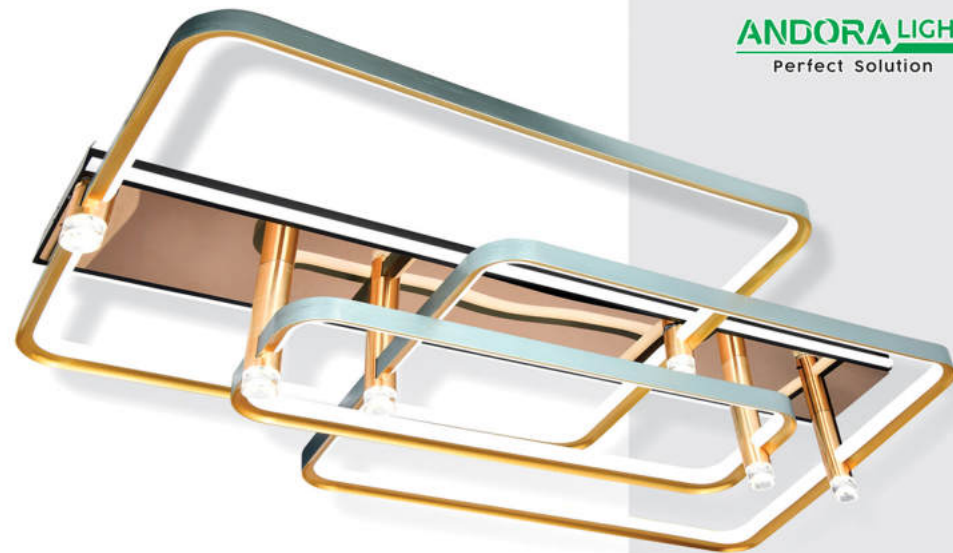

ML-6240/3
300 x 400 x 500
LED Thân màu Coffee
5.300.000đ

ML-7072/2
L650 x W420 x H140 - LED
3.735.000đ

ML-7072/3
L760 x W660 x H180 - LED
4.940.000đ

ML-7208/3+1
L800 x W630 x H220
LED
6.300.000đ

ML-7205
L1050 x W670 x H170
LED
8.850.000đ