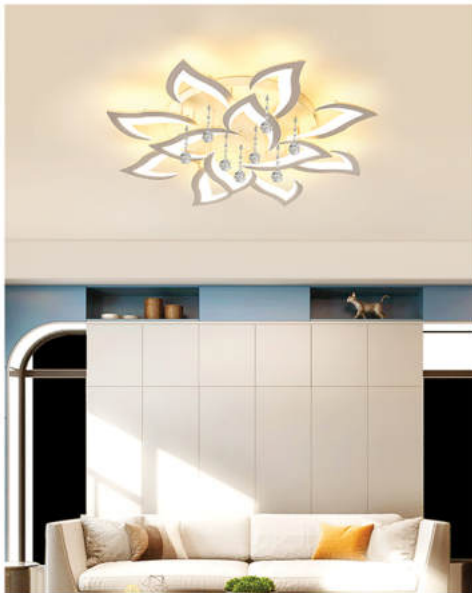

ML-6206/8+4
Ø800 - LED
5.330.000đ

ML-6135/5
Ø600 - LED
3.140.000đ

ML-6135/6+3
Ø800 - LED
4.800.000đ

ML-6206/5
Ø600 - LED
2.490.000đ

ML-6206/6+3
Ø750 - LED
4.060.000đ

ML-6135/8+4
Ø900 - LED
5.850.000đ

ML-6135/10+5
Ø1000 - LED
6.890.000đ

ML-A6110/5 PL
Ø600 - LED
3.140.000đ

ML-A6110/6+3 PL
Ø800 - LED
4.800.000đ

ML-A6110/8+4 PL
Ø900 - LED
5.890.000đ

ML-A6110/10+5 PL
Ø1000 - LED
6.900.000đ

ML-6050/5
Ø600 - LED
2.745.000đ

ML-6050/6+3
Ø700 - LED
4.385.000đ