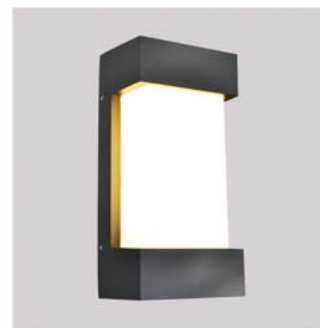

VL-208
L120 x W80 x H250
LED 12W - 3000k
800.000đ