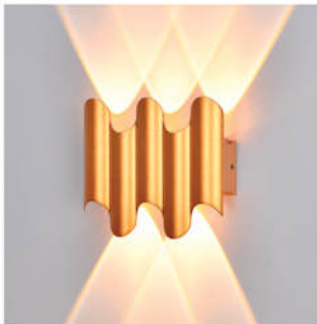

VL-8252/5 GD
L150 x W37.5 x H120
LED 5W - 3000K
505.000đ