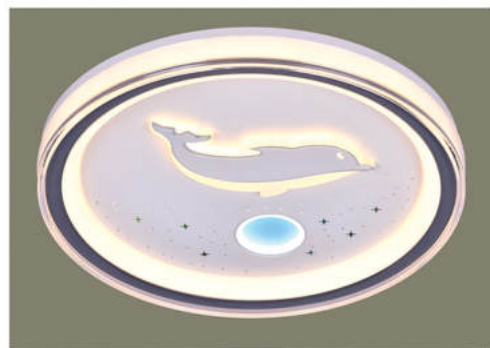

ML-3207/500
Ø500 x H80
LED 60W x 2
2.800.000đ