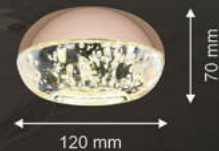

TPL-6236/17
Ø500 x H3500
LED
15.500.000đ