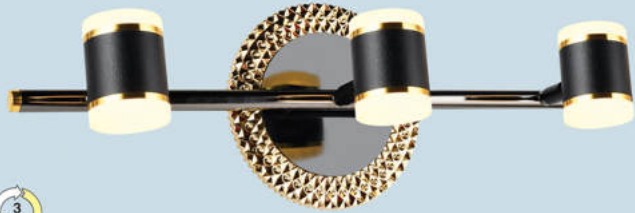

ST-7972/3
L470 x H160
LED
1.630.000đ