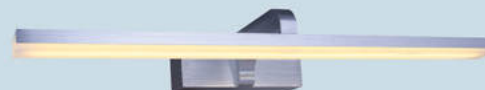

ST-A78/S-SIL
L420 x H50
LED
1.345.000đ