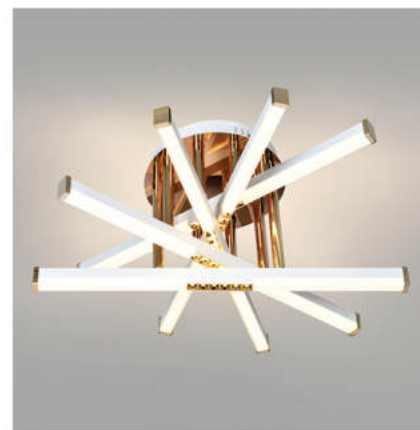

ML-6701/8
Ø900 x H110
LED
7.185.000đ

ML-7015/600
Ø600 x H280 - LED
4.180.000đ

ML-7015/1000
Ø1000 x H280 - LED
5.060.000đ

ML-7855/600
Ø600 x H280 - LED
5.100.000đ

ML-7855/1000
Ø1000 x H280 - LED
6.420.000đ