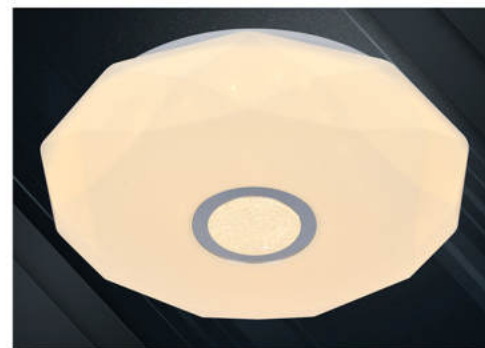

OT-8286/400
Ø400 x H80 - LED 54W
1.890.000đ