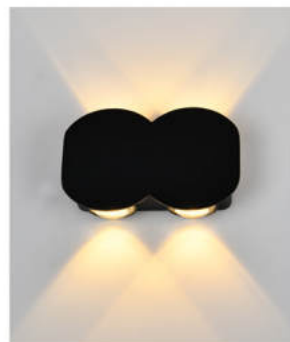

Kháng Nước

VÁCH LED SỬ DỤNG TRONG NHÀ
HOẶC NGOÀI TRỜI

VL-8102/4-BK
L110 x H80
LED 4W - 3000K
430.000đ