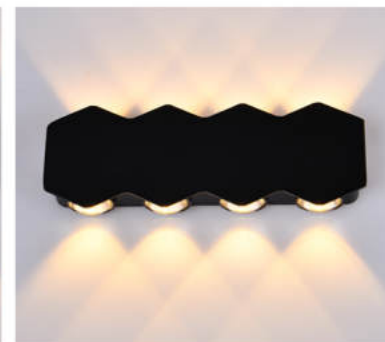

VL-8101/8-BK
L210 x W35 x H80
LED 8W - 3000K
670.000đ

VL-8101/4-WH
L110 x W35 x H80
LED 4W - 3000K
430.000đ

VL-8101/6-WH
L155 x W35 x H80
LED 6W - 3000K
520.000đ

VL-8101/8-WH
L210 x W35 x H80
LED 8W - 3000K
670.000đ