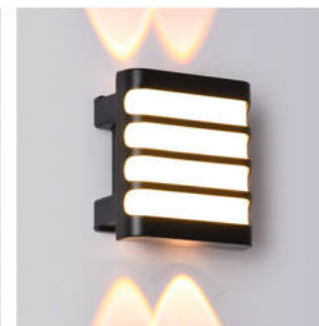

VL-8087/4-BK
L100 x H100
LED 4W 3000k
550.000đ

VL-8156/4
L160 x H160
LED 4W - 3000K
550.000đ

VL-1166/6
L140 x H170
LED 6W - 3000K
860.000đ

VL-650/4
L100 x H130
LED 4W - 3000K
620.000đ

VL-649/4
L100 x H130
LED 4W - 3000K
620.000đ