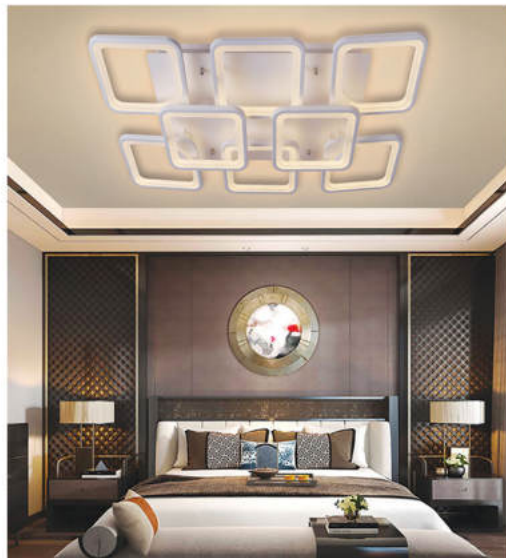

ML-6208/6
□ 860 x 550 - LED
4.080.000đ

ML-6208/8
□ 1100 x 860 - LED
5.610.000đ

ML-6208/10
□ 1300 x 1050 - LED
7.030.000đ

ML-6001F/4
□ 500 - LED
3.530.000đ

ML-6001F/6
□ 700 - LED
4.510.000đ

ML-C6001/4+1
□ 600 - LED
3.100.000đ

ML-6002/4+4
□ 600 - LED
3.780.000đ

Simplicity Ceiling Modern

ML-6002/4+1
☒ 600 - LED

2.990.000đ

ML-6002/6+2
☒ 800 x 600 - LED

5.270.000đ

ML-6043/4+1
☒ 600 - LED

3.730.000đ

ML-6043/6+2
☒ 800 x 600 - LED

6.370.000đ

Simplicity Ceiling Modern

ML-6123/4WH
☒ 600 x 400 - LED

3.390.000đ

ML-6123/6WH
☒ 600 x 800 - LED

4.500.000đ

ML-6123/4BK
☒ 600 x 400 - LED