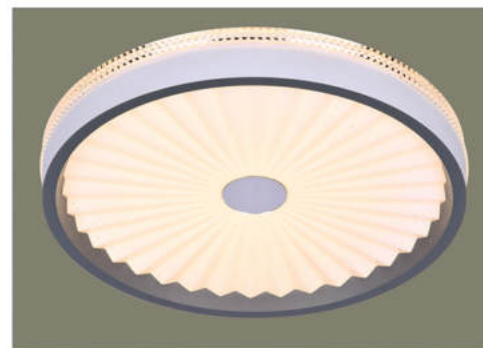

ML-3205/500RD
Ø500 x H50
LED 60W x 2
2.800.000đ

OT-8001/BL
Ø400 x H85
LED 54W
1.180.000đ

OT-8001/CF
Ø400 x H85
LED 54W
1.180.000đ

ML-3222/500
Ø500 x H85
LED 60W x 2
2.800.000đ

OT-1016
Ø400 x H65
LED 40W x 2
1.260.000đ