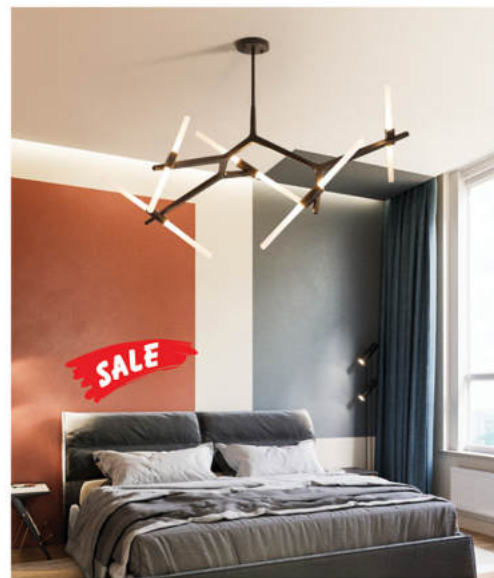

ĐT-1996/10-BK
L1400 x W450 x H850
LED G9 x 10 (có bóng)
4.250.000đ