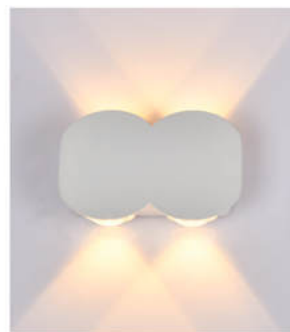

VL-8102/6-BK
L155 x H80
LED 6W - 3000K
520.000đ

VL-8102/8-BK
L210 x H80
LED 8W - 3000K
670.000đ

VL-8102/4-WH
L110 x H80
LED 4W - 3000K
430.000đ

VL-8102/6-WH
L155 x H80
LED 6W - 3000K
520.000đ

VL-8102/8-WH
L210 x H80
LED 8W - 3000K
670.000đ