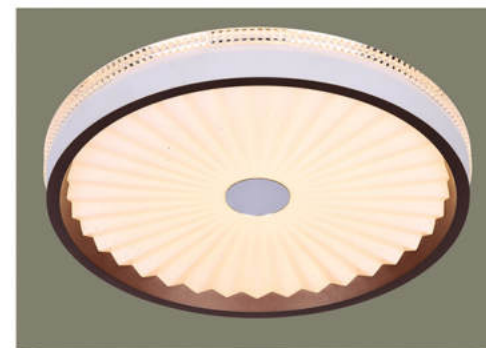

OT-8001/CF
Ø400 x H85
LED 54W
1.180.000đ