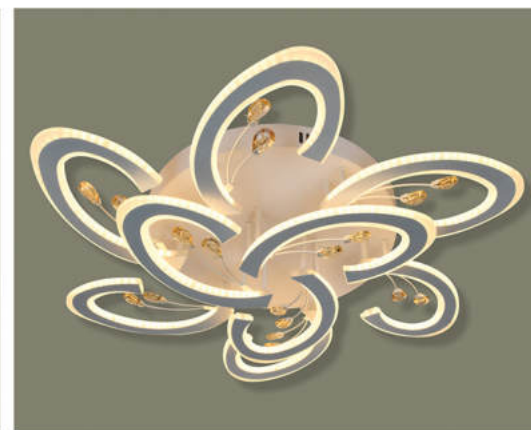

ML-6125/8+8
Ø800 - LED
6.100.000đ

ML-6137/8+4
Ø950 - LED
5.465.000đ

ML-6116/8+4
Ø950 - LED
6.090.000đ

ML-6137/5
Ø650 - LED
2.510.000đ

ML-6137/6+3
Ø800 - LED
4.260.000đ

ML-6116/5
Ø550 - LED
2.870.000đ

ML-6116/6+3
Ø800 - LED
4.640.000đ