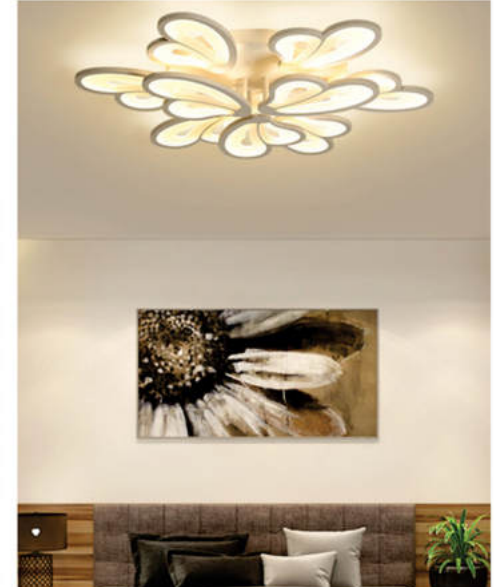

ML-6206/8+4
Ø800 - LED
5.330.000đ

ML-6135/5
Ø600 - LED
3.140.000đ

ML-6135/6+3
Ø800 - LED
4.800.000đ

ML-6206/5
Ø600 - LED
2.490.000đ

ML-6206/6+3
Ø750 - LED
4.060.000đ

ML-6135/8+4
Ø900 - LED
5.850.000đ

ML-6135/10+5
Ø1000 - LED
6.890.000đ

ML-A6110/5 PL
Ø600 - LED
3.140.000đ

ML-A6110/6+3 PL
Ø800 - LED
4.800.000đ

ML-A6110/8+4 PL
Ø900 - LED
5.890.000đ

ML-A6110/10+5 PL
Ø1000 - LED
6.900.000đ

ML-6050/5
Ø600 - LED
2.745.000đ

ML-6050/6+3
Ø700 - LED
4.385.000đ

ML-6050/8+4
Ø800 - LED
5.400.000đ

ML-6050/10+5
Ø1000 - LED
6.450.000đ

ML- 6020/11+4
Ø1100 - LED
6.800.000đ

Simplicity Ceiling Modern

ML- 6110/5
Ø600 - LED
2.630.000đ

ML- 6066/4+4
Ø700 - LED
3.530.000đ

ML- 6110/6+3
Ø800 - LED
4.090.000đ