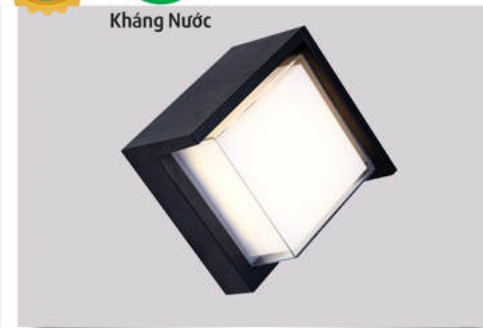

VL-2500/BK
Ø180 x W83
LED 6W - 3000K
820.000đ

VL-B177
155
LED 12W 3000K
720.000đ