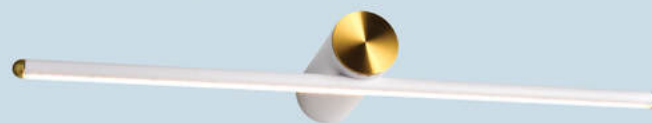

ST-8961/S-WH
L560 x H70
LED 9W
1.140.000đ