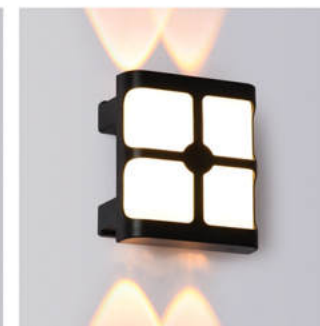

VL-8087/4-BK
L100 x H100
LED 4W 3000k
550.000đ

VL-8156/4
L160 x H160
LED 4W - 3000K
550.000đ

VL-1166/6
L140 x H170
LED 6W - 3000K
860.000đ

VL-650/4
L100 x H130
LED 4W - 3000K
620.000đ

VL-649/4
L100 x H130
LED 4W - 3000K
620.000đ