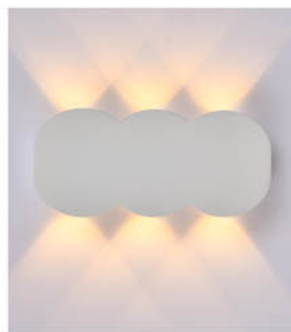

VL-8102/6-BK
L155 x H80
LED 6W - 3000K
520.000đ

VL-8102/8-BK
L210 x H80
LED 8W - 3000K
670.000đ

VL-8102/4-WH
L110 x H80
LED 4W - 3000K
430.000đ

VL-8102/6-WH
L155 x H80
LED 6W - 3000K
520.000đ

VL-8102/8-WH
L210 x H80
LED 8W - 3000K
670.000đ