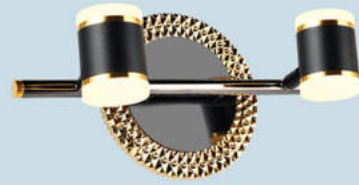

ST-7972/2
L310 x H160
LED
1.290.000đ