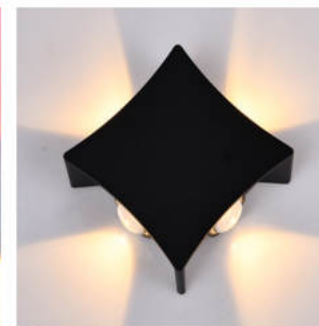

VL-8087/4-BK
L100 x H100
LED 4W 3000k
550.000đ

VL-8156/4
L160 x H160
LED 4W - 3000K
550.000đ

VL-1166/6
L140 x H170
LED 6W - 3000K
860.000đ

VL-650/4
L100 x H130
LED 4W - 3000K
620.000đ

VL-649/4
L100 x H130
LED 4W - 3000K
620.000đ