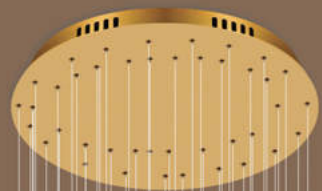

TPL-8119/10
Ø500 x H1000
LED 3000K
9.000.000đ

TPL-8271/10
Ø600 x H3100
LED
10.750.000đ 

TPL-8271/16
Ø750 x H3100
LED
19.200.000đ 

TPL-6236/17
Ø500 x H3500
LED
15.500.000đ 

TPL-5903/24
Ø500 x H2800
LED 3000K
24.900.000đ 