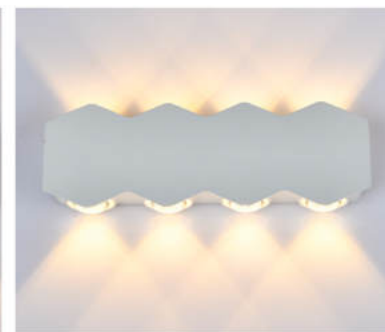

VL-8101/8-BK
L210 x W35 x H80
LED 8W - 3000K
670.000đ

VL-8101/4-WH
L110 x W35 x H80
LED 4W - 3000K
430.000đ

VL-8101/6-WH
L155 x W35 x H80
LED 6W - 3000K
520.000đ

VL-8101/8-WH
L210 x W35 x H80
LED 8W - 3000K
670.000đ