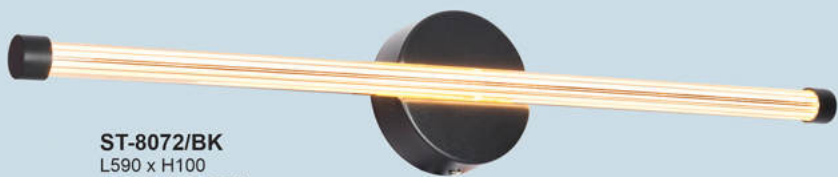

ST-0012/4
L580 x H160
LED
1.920.000đ

ST-3266/1
L160 - H115
LED 3000K
695.000đ

ST-3266/2
L340 - H115
LED 3000K
1.190.000đ

ST-3266/3
L530 - H115
LED 3000K
1.430.000đ

ST-8072/GD
L590 x H100
LED 12W - 3000K
1.000.000đ