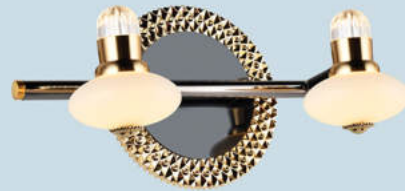

ST-7972/1
L160 x H160
LED
900.000đ

ST-7972/2
L310 x H160
LED
1.290.000đ

ST-7972/3
L470 x H160
LED
1.630.000đ

ST-7971/1
L160 x H160
LED
900.000đ

ST-7971/2
L310 x H160
LED
1.290.000đ

ST-7971/3
L470 x H160
LED
1.630.000đ