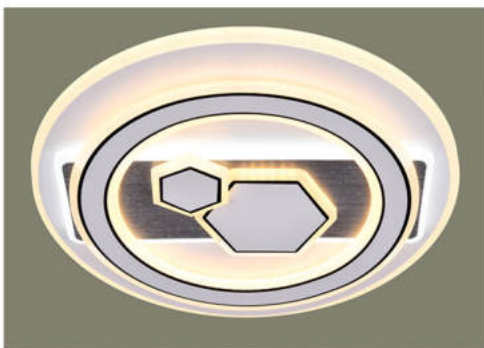

2.990.000đ

ML-3208/500

□ 500 x H90
LED 60W x 2

2.990.000đ

ML-3243/500

□ 500 x H75
LED 60W x 2

2.990.000đ

ML-3207/500
Ø500 x H80
LED 60W x 2
2.800.000đ