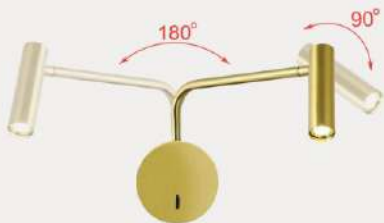

RT55-01
L340
LED 3W (3000K)
485.000đ