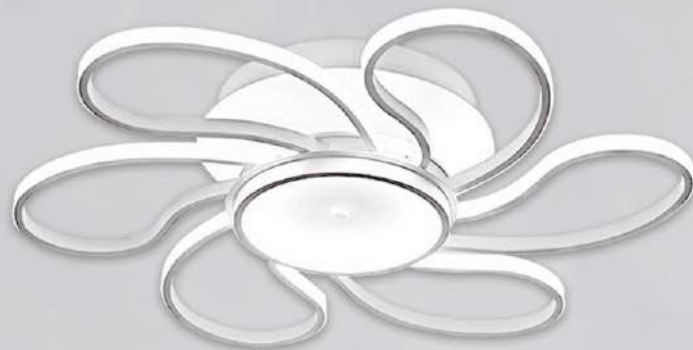

OT7021T12
Ø750 x H120
LED 3 CĐ
4.295.000đ

OT7021T6
Ø600 x H100
LED 3 CĐ
2.815.000đ

OT38T12
Ø950 x H120
LED 3 CØ
5.540.000đ

OT38T9
Ø800 x H120
LED 3 CØ
4.295.000đ

OT38T5
Ø620 x H100
LED 3 CØ
2.685.000đ

OT1625T7
Ø850
LED 3 CØ
7.505.000đ