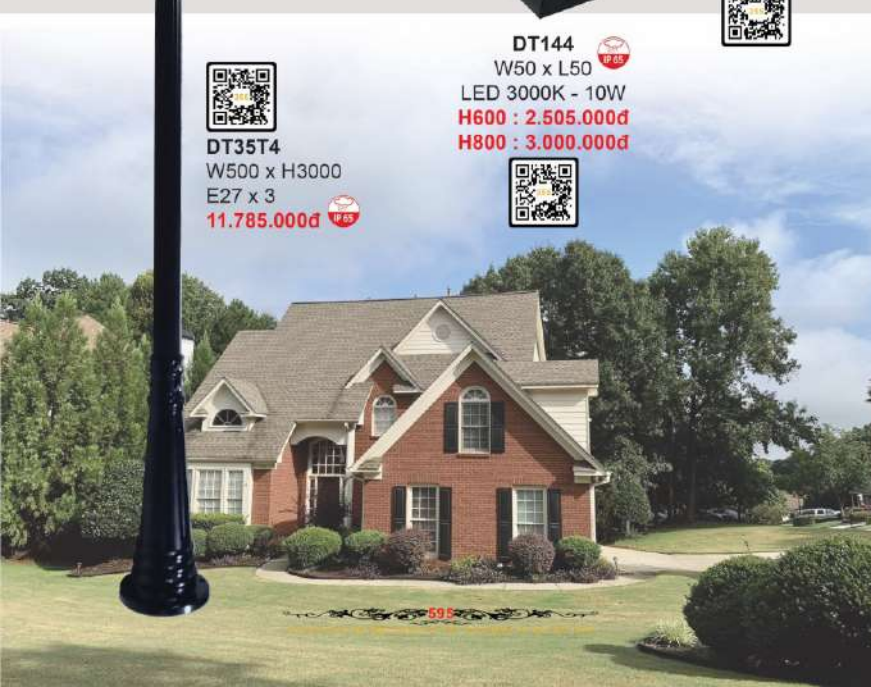

355 DECOR LIGHTING

DT19

W150 x L150 x H600
LED 3000K - 18W

3.825.000đ

DT09

W60 x L163 x H600
LED 3000K - 12W

3.000.000đ

DT144

W50 x L50

LED 3000K - 10W

H600 : 2.505.000đ

H800 : 3.000.000đ

DT35T4

W500 x H3000
E27 x 3

11.785.000đ

355 DECOR LIGHTING

DT20

W100 x L170 x H800
LED 3000K - 10W

3.395.000đ

DT21

W100 x L170 x H800
LED 3000K - 12W

3.395.000đ

DT16

Ø180 x H600
LED 3000K - 18W

2.615.000đ

DT17

W100 x L293 x H600
LED 3000K - 18W

2.680.000đ