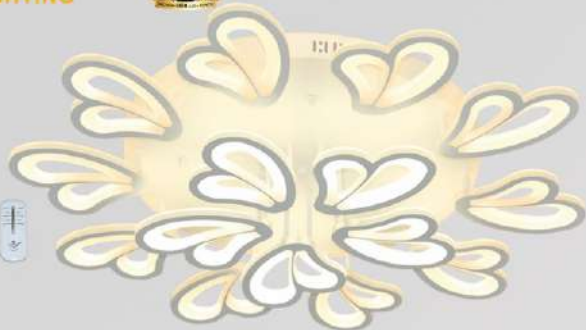

OT6026T6
Ø770 x H170
LED 3 CØ
4.295.000đ

OT6026T4
Ø550 x H120
LED 3 CØ
3.220.000đ

OT8063T15
 Ø930 x H120
 LED 3 CØ
6.380.000đ

OT8063T12
 Ø880 x H120
 LED 3 CØ
5.255.000đ

OT8063T9
 Ø770 x H120
 LED 3 CØ
4.315.000đ