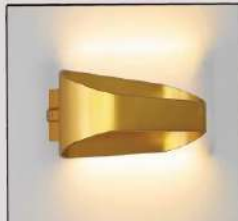

VNT2222T1
DEN/TRANG
L90 x H50
LED 3000K x 2
380.000đ

VNT2222T3 DEN/TRANG
L170 x H80
LED 3000K x 6
430.000đ

VNT2222T4 DEN/TRANG
L210 x H90
LED 3000K x 8
555.000đ

VK2214 DEN/TRANG
L200 x H80
LED 3000K
590.000đ