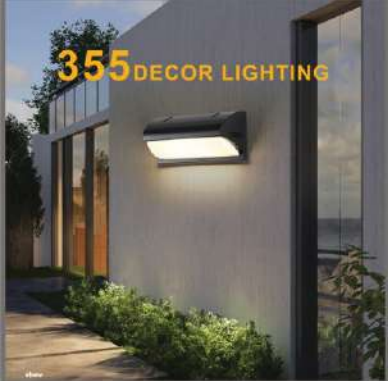

VNT2280T1
L185 x H120
LED 3000K
855.000đ IP65

VNT2281T1
L160 x H75
LED 3000K
855.000đ IP65

VNT2283T2
L185 x H170
LED 3000K
1.065.000đ IP65

VNT2231
L250 x W110 x H120
LED 3000K
925.000đ

VNT2276
Ø150 x W180
LED 3000K
825.000đ