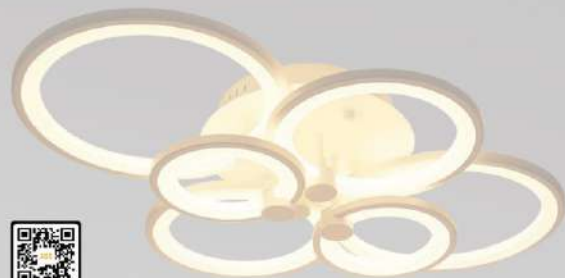

OT7022T6
Ø800 x H120
LED 3 CØ
3.575.000đ