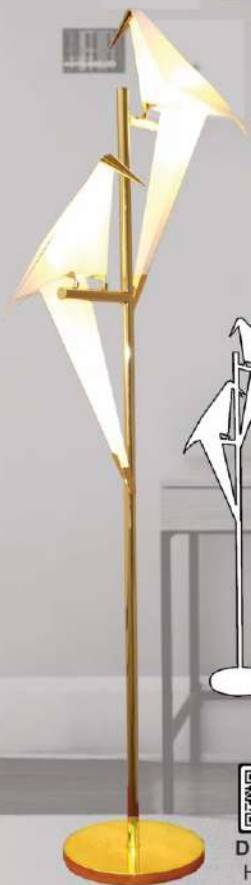

H1600

DD02T2
H1600
LED 3000K
6.075.000đ

H800

DB02T1
H800
LED 3000K
3.560.000đ