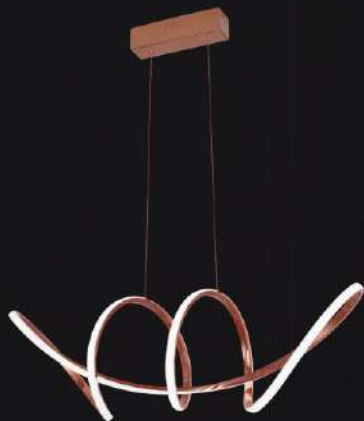

THD7720N1000
INOX HỒNG CAO CẤP
L1000
LED 3 CỖ - DIMMER
11.430.000đ
299