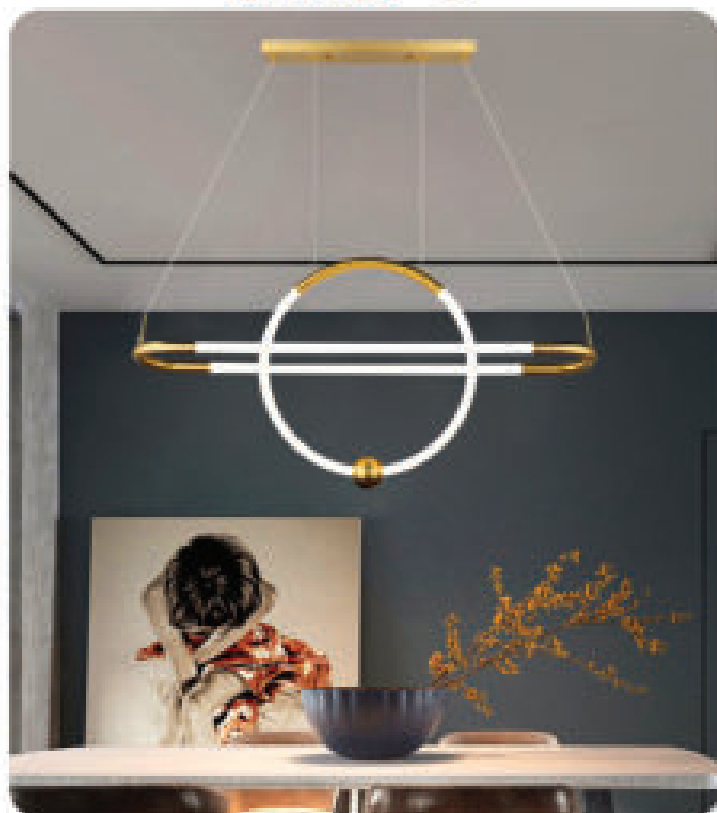

TL-2235/3
Ø300 x 500 x 700 x H1200
LED
7.500.000đ

TL-2217/3
L500 x H1200
LED
2.870.000đ

TL-2218/4
L800 x H1400
LED
4.280.000đ

TL-2083
L850 x W140 x H1150
LED
3.950.000đ

TL-2625/3
L800 x H1300
LED
3.800.000đ