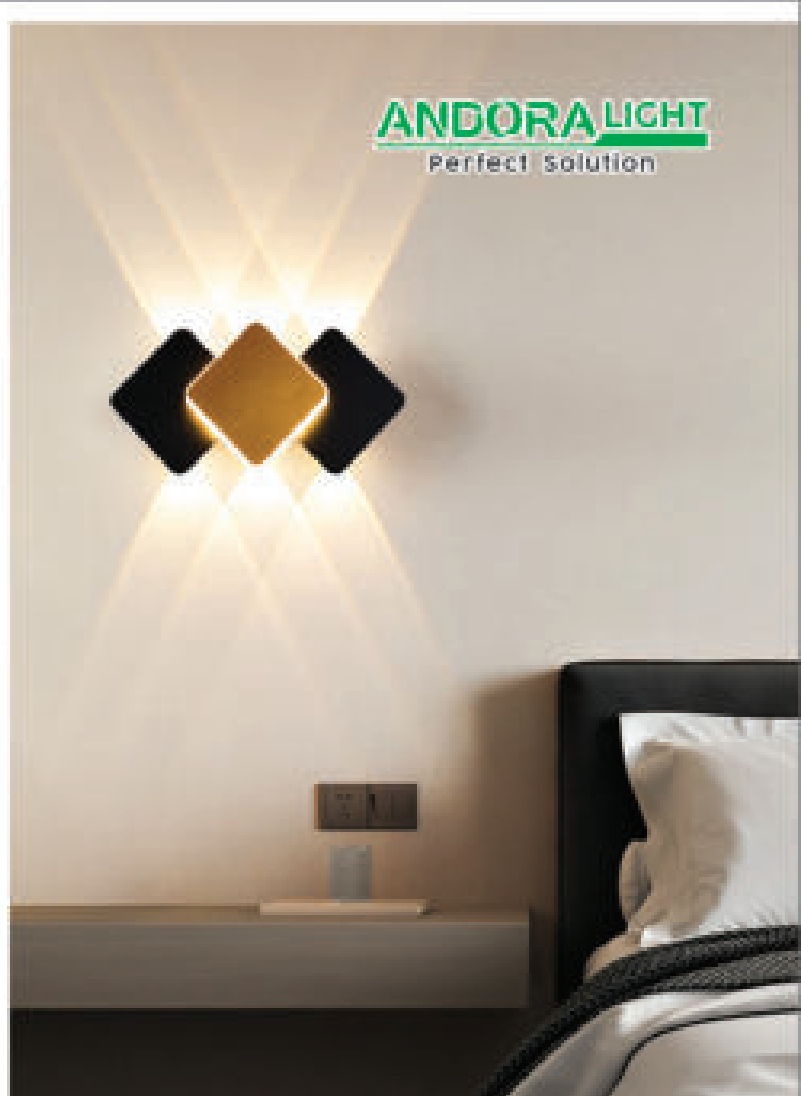

TR-282B
KT: Ø100 x H600
LED 12W - 3000K
1.560.000đ

TR-282C
KT: Ø100 x H600
LED 12W - 3000K
1.560.000đ

VL-982/8
240 x 100 x 38
LED 15W - 3000K
550.000đ

VL-982/6
190 x 100 x 38
LED 10W - 3000K
450.000đ

VL-801C/WH
KT: 100 x 100 - LED 5W - 3000k
280.000đ