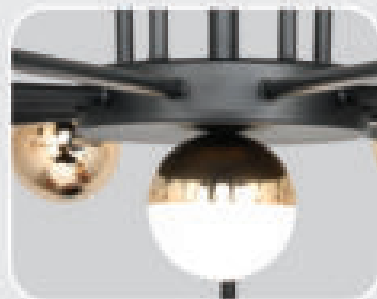

Ø600 x H600

LED

3.120.000đ

Ø800 x H600

LED

3.850.000đ

Ø750 x H630

LED

4.850.000đ