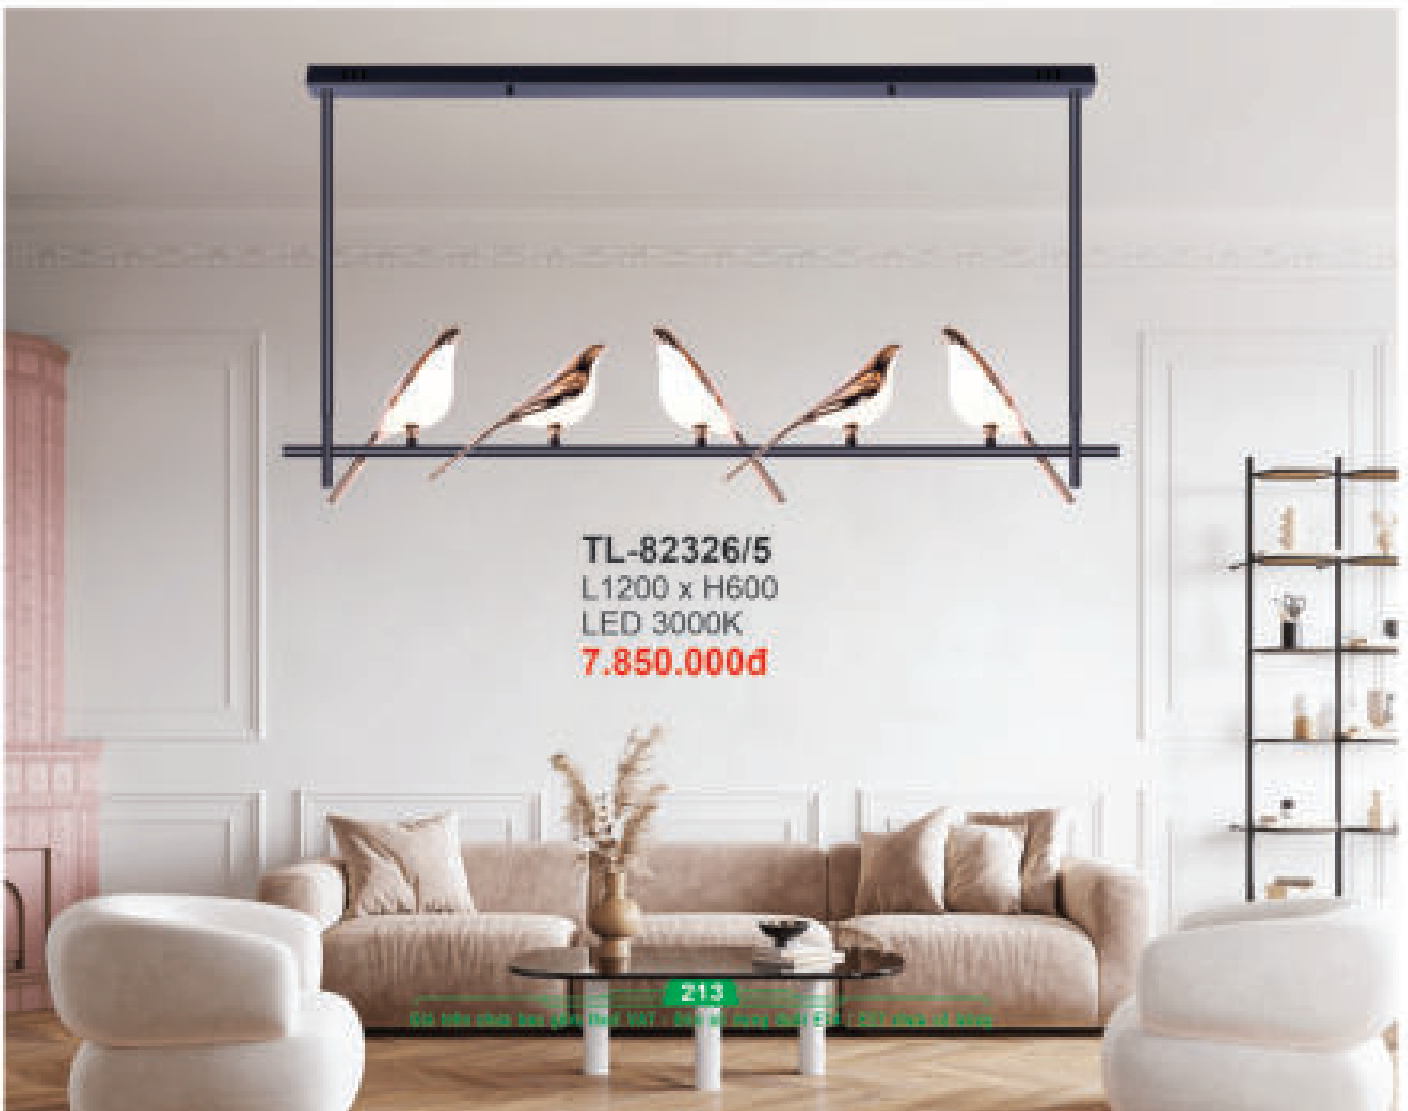

6.550.000đ

ANDORA LIGHT

Perfect Solution

TL-82327/6
Ø600 x H1900
LED 3000K
8.250.000đ

TL-82325/1
Ø300 x H1300
LED 3000K
2.450.000đ

VL-B2359/2
KT: W260 x H470
LED 3000K
3.090.000đ

TL-82326/5
L1200 x H600
LED 3000K
7.850.000đ