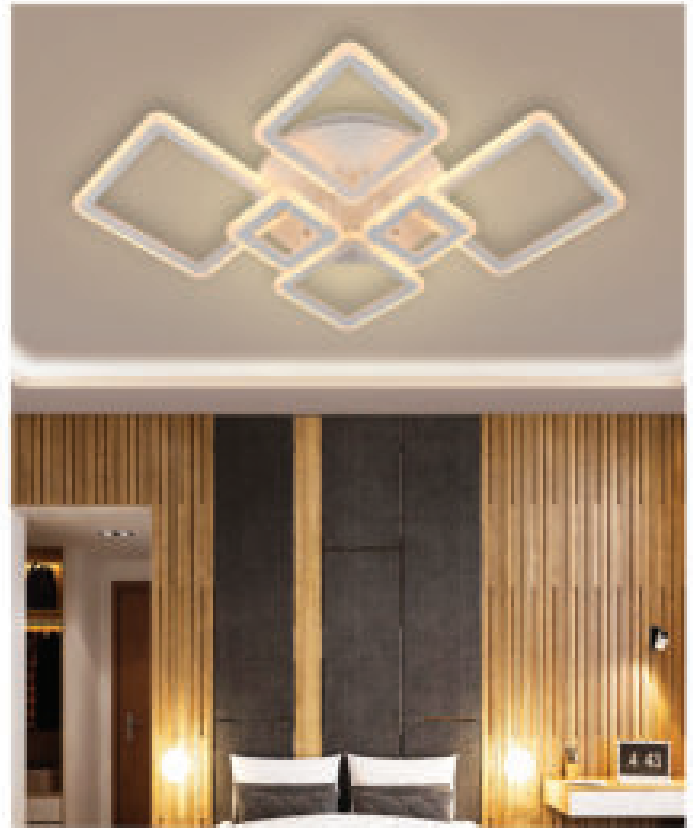

ML- 6102/6
Ø600 - LED
2.860.000đ

ML- 6301/4+4
Ø700 - LED
Thân màu Coffee
3.680.000đ

ML-6308/4+4
□ 600 - LED
Thân màu Coffee
3.460.000đ

ML-6308/6+2
□ 800 x 600 - LED
Thân màu Coffee
4.390.000đ

ML-6208/2+2

□ 600 x 370 - LED

2.095.000đ

ML-6208/6

□ 860 x 550 - LED

3.350.000đ

ML-6208/8

□ 1100 x 860 - LED

4.600.000đ

ML-6208/10