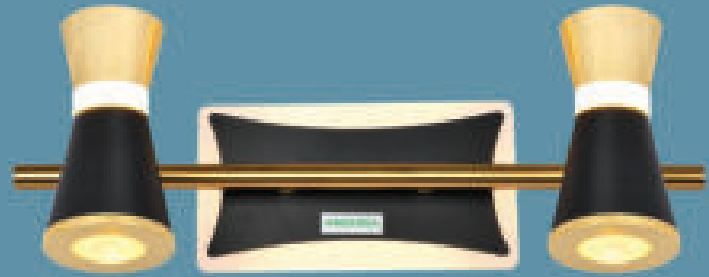

ST-3346/2
KT: L340 x H120
LED 3000K
885.000đ