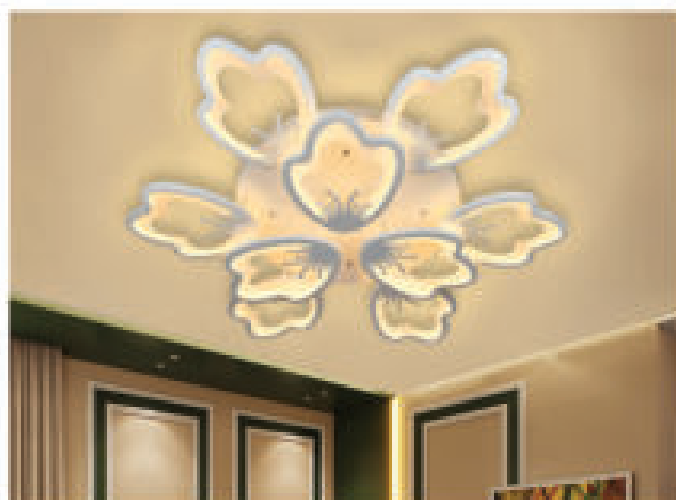

ML- 842/8
Ø800 - LED
4.210.000đ  

ML- 6075/5
 Ø600 - LED
2.040.000đ

ML- 6075/10+5
 Ø900 - LED
4.680.000đ

ML- 6003/5+5
 Ø700 - LED
3.580.000đ

ML- 6003/6+6
 Ø900 - LED
4.110.000đ

ML-6140/8+4
 Ø850 - Led
4.695.000đ