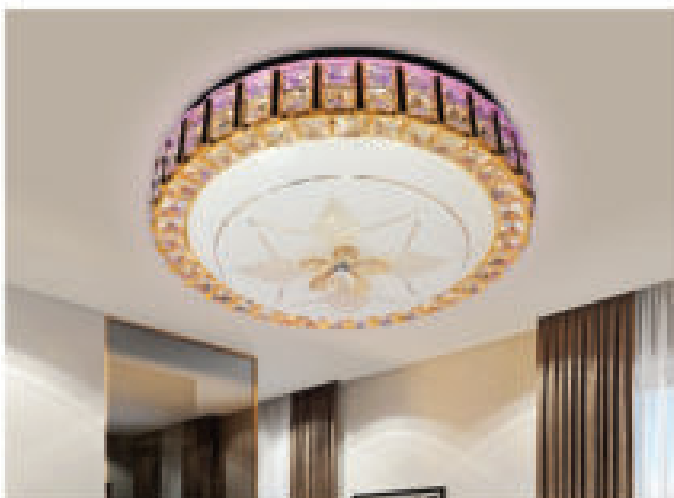

Ø500 x H110 - LED

2.550.000đ

OT-1023/500

Ø500 x H120 - LED

2.550.000đ

OT-1049/500

Ø500 x H120 - LED

2.780.000đ