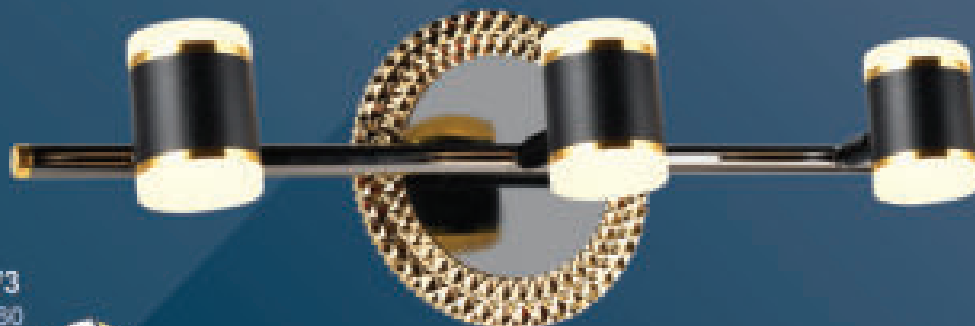

L460 x H130
LED

1.290.000đ

ST-7972/1
L160 x H160
LED
740.000đ

ST-7972/2
L310 x H160
LED
1.060.000đ

ST-7972/3
L470 x H160
LED
1.340.000đ

ST-7971/1
L160 x H160
LED
740.000đ

ST-7971/2
L310 x H160
LED
1.060.000đ