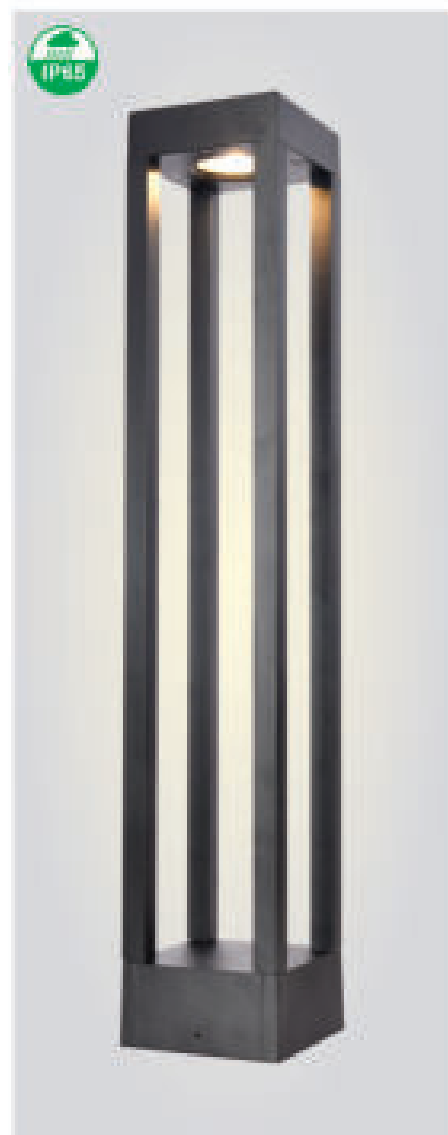

TR-282B
KT: Ø100 x H600
LED 12W - 3000K
1.560.000đ

TR-282C
KT: Ø100 x H600
LED 12W - 3000K
1.560.000đ

VL-982/8
240 x 100 x 38
LED 15W - 3000K
550.000đ

VL-982/6
190 x 100 x 38
LED 10W - 3000K
450.000đ

VL-801C/WH
KT: 100 x 100 - LED 5W - 3000k
280.000đ