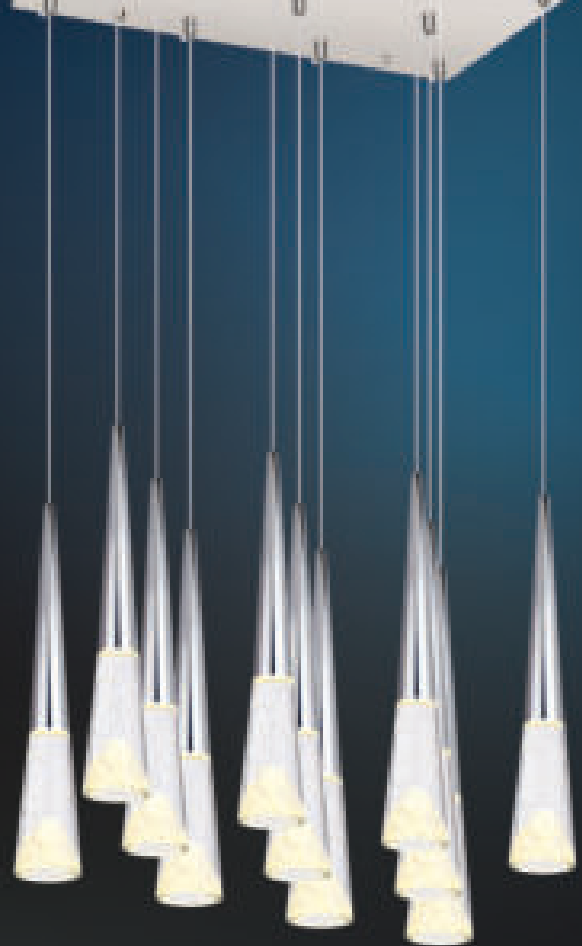

TPL-5902/11

L500 x W250 x H1200

LED 3000K

9.740.000đ

TPL-5902/18

Ø500 x H2800

LED 3000K

16.385.000đ