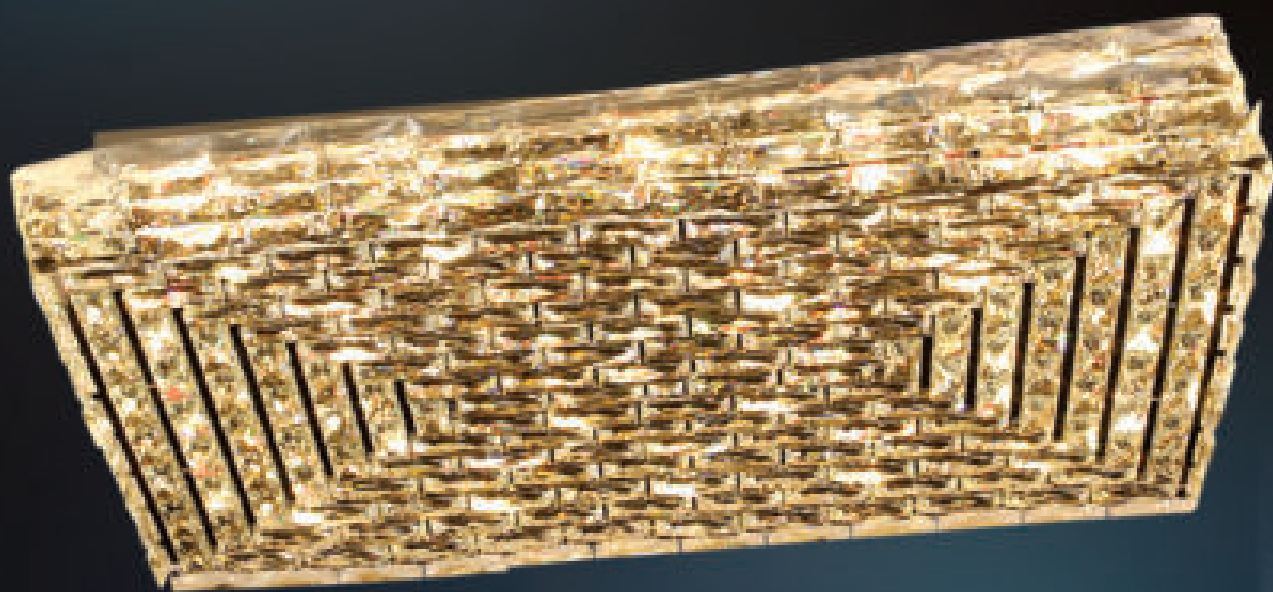

MPL-82217/600

W600 x 600 x H265

16 LED

12.000.000đ

MPL-82217/1000-REC

L1000 x W700 x H265

24 LED

22.725.000đ