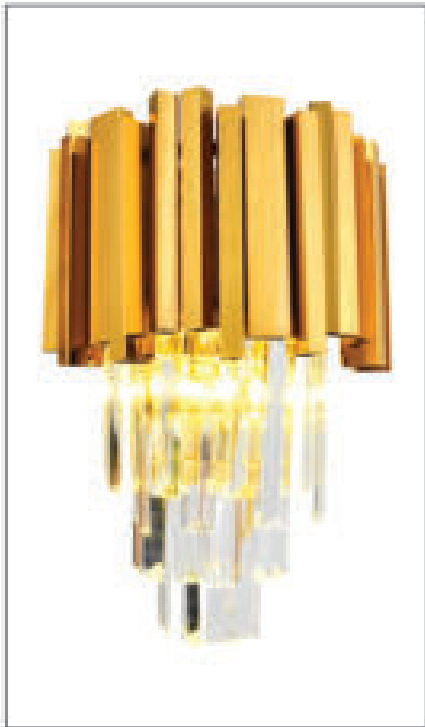

WALL CRYSTAL LAMP

ANDORA LIGHT

Perfect Solution

VPL-6619/B5
L230 x H330
E14 x 2
(Pha lê trong)
1.350.000đ