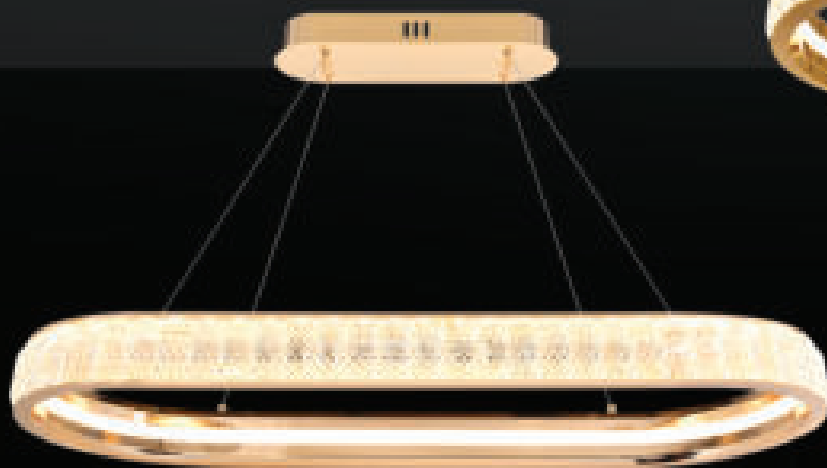

TL-3007/L900
L900 x W300
LED (Dây 1.3m)
5.890.000đ

TL-3015/600
Ø600 x H1300
LED
4.200.000đ

TL-3014/500SQ
□ 500 x H1300
LED
3.700.000đ

TL-3014/L800
L800 x W300
LED (Dây 1.3m)
4.340.000đ

ANDORA LIGHT

Perfect Solution