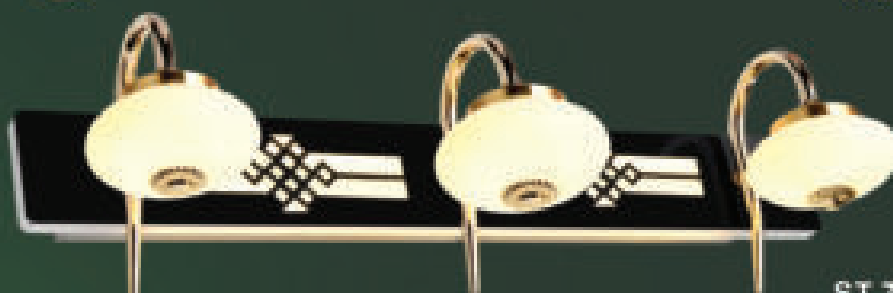

ST-7970/1

L150 x H130
LED

690.000đ

ST-7970/2

L300 x H130
LED

1.020.000đ

ST-7970/3

L460 x H130
LED