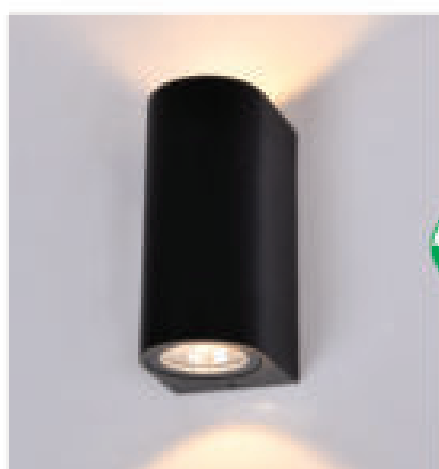

VL-8004/1-BK
KT: 80 x 80
LED 5W - 3000K
375.000đ

VL-8003/1-BK
KT: 80 x 80
LED 5W - 3000K
375.000đ

VL-8137/1-BK
KT: 80 x 80
LED 3W - 3000K
280.000đ

VL-8004/2-BK
KT: 150 x 80
LED 10W - 3000K
480.000đ

VL-8003/2-BK
KT: 150 x 80
LED 10W - 3000K
480.000đ