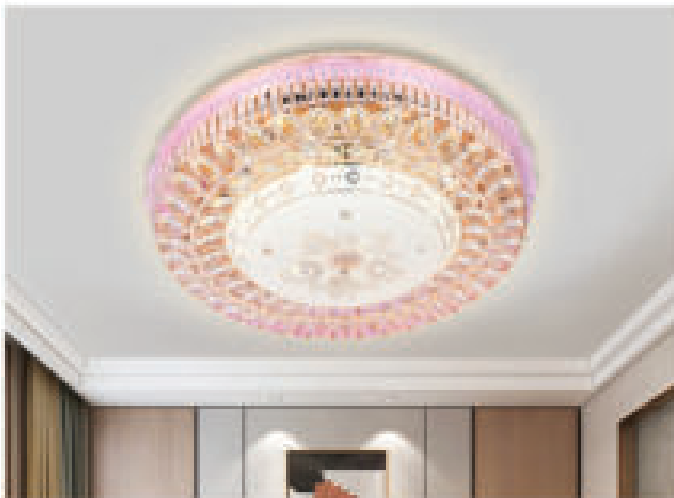

OT-1023/500

Ø500 x H120 - LED

2.550.000đ