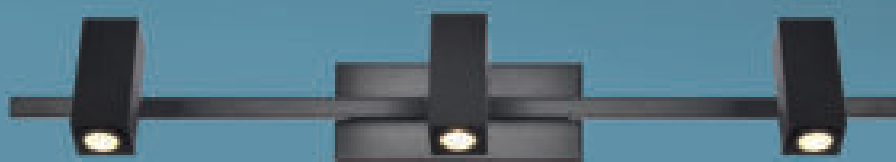

ST-7951/3BK
KT: L520 x H70
LED 3000K
1.170.000đ