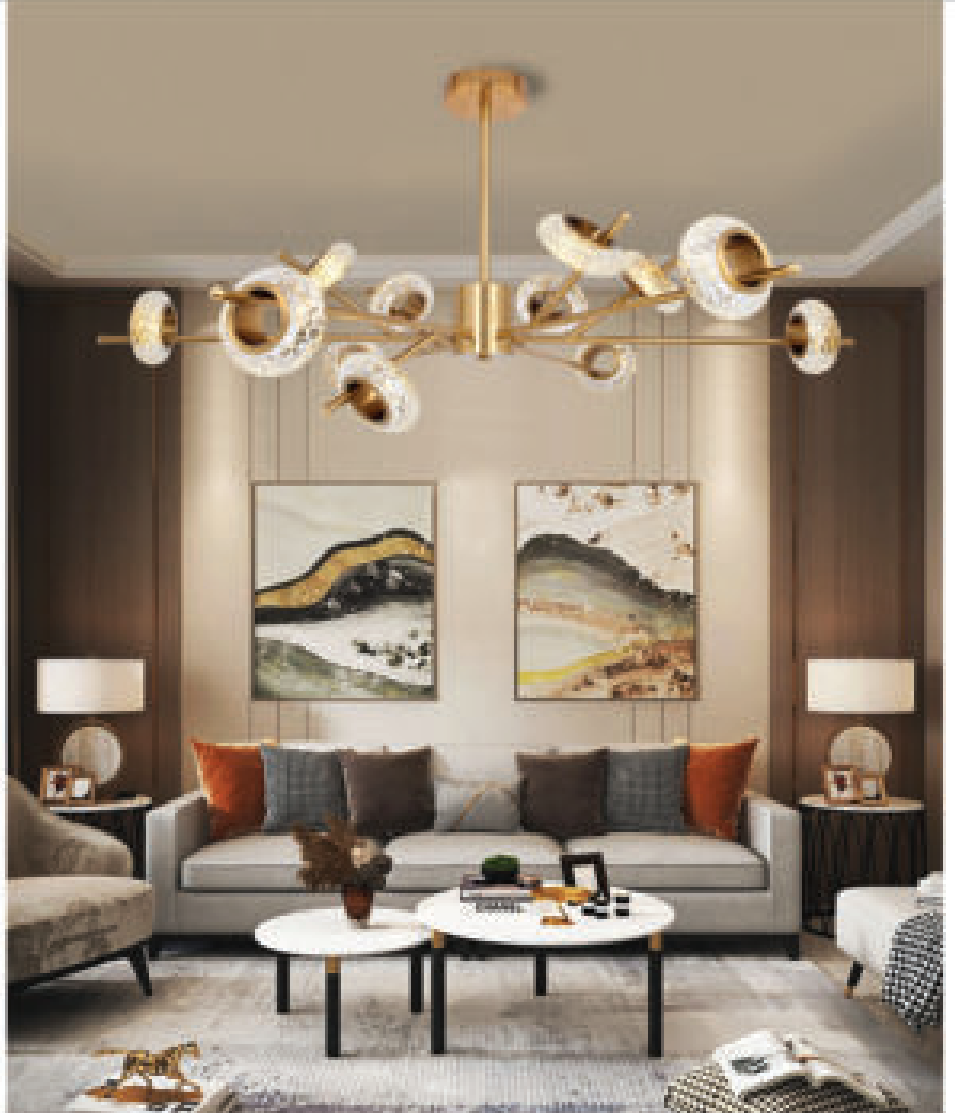

ANDORA LIGHT

Perfect Solution

TL-H8088/12

W900 x H500

LED

7.050.000đ

ĐT-8835/15

W1200 x H600

E27 x 15

6.940.000đ

ĐT-8835/18

W1300 x H600

E27 x 18

7.950.000đ