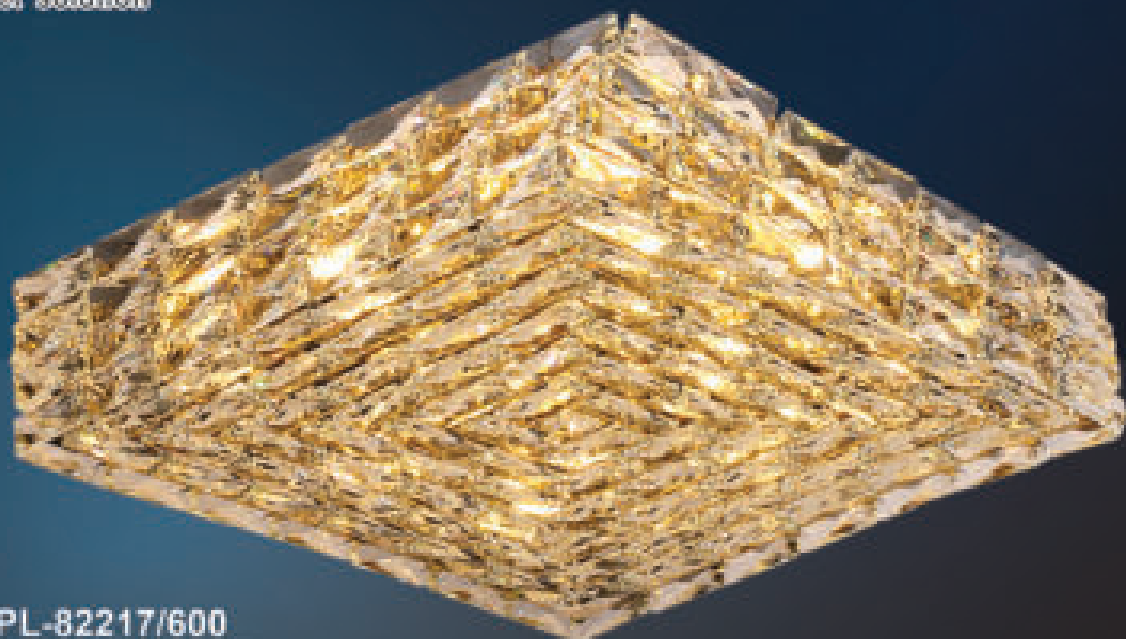

Ø600 x H380

LED 102W

9.520.000đ

MPL-81038/800

Ø800 x H450

LED 156W

16.300.000đ

MPL-82217/600