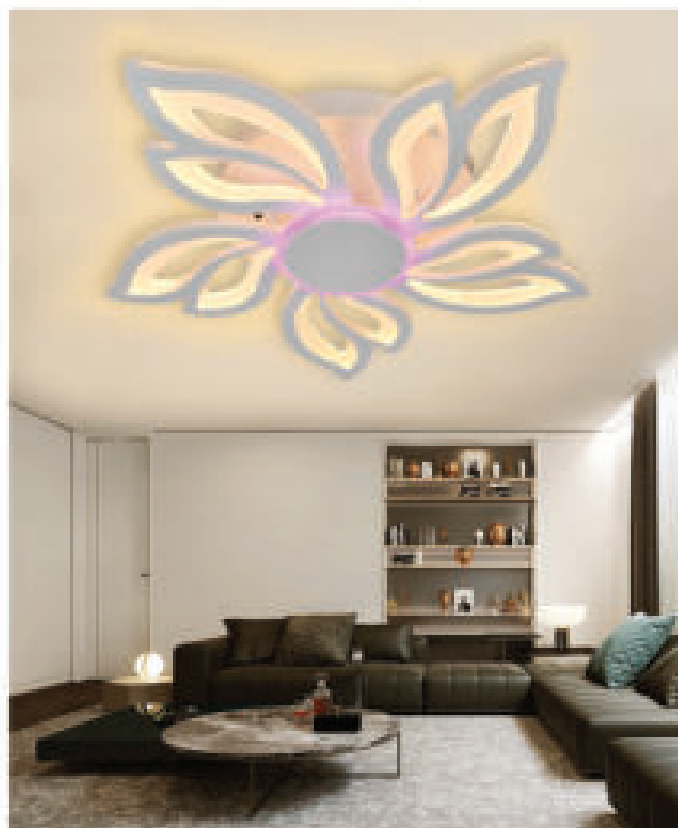

ML-6125/8
Ø550 - LED
2.890.000đ

ML-6125/6+6
Ø700 - LED
3.975.000đ

ML-6125/8+8
Ø800 - LED
5.010.000đ

ML-6136/8+4
Ø900 - LED
4.800.000đ

ML-6136/6+3
Ø750 - LED
3.735.000đ

ML-A6045/5+1
Ø600 - LED
2.350.000đ

ML-6212/5+1
Ø600 - LED
2.350.000đ

ML-6210/5+1
Ø800 - LED
2.140.000đ

ML-6210/3+3+1
Ø600 - LED
2.540.000đ

ML-6210/4+4+1
Ø700 - LED
3.380.000đ

ML-6210/6+3+1
Ø850 - LED
3.640.000đ

ANDORA LIGHT

Perfect Solution

ML-6137/8+4

Ø950 - LED