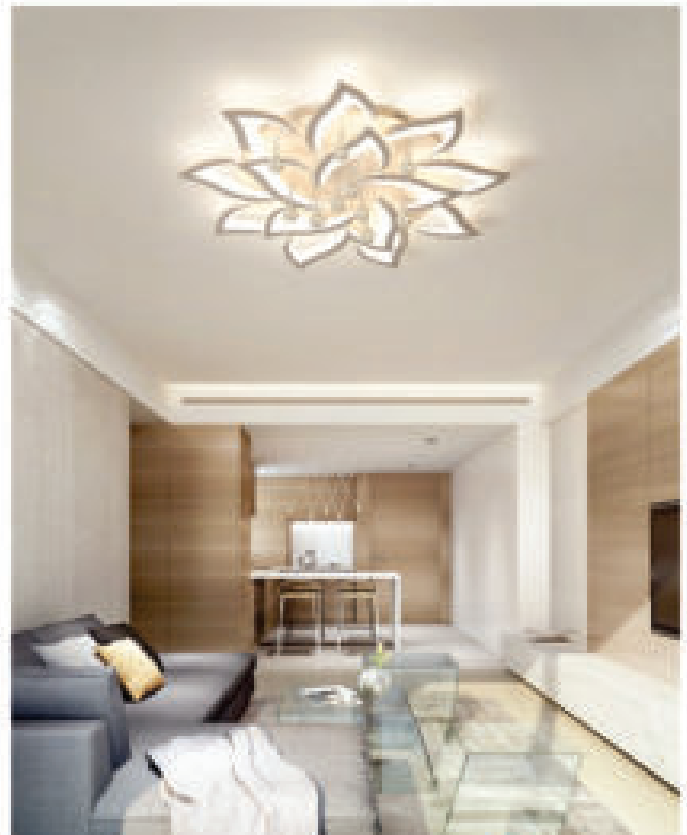

ML-6135/5
Ø800 - LED
2.575.000đ

ML-6135/6+3
Ø800 - LED
3.940.000đ

ML-6135/8+4
Ø900 - LED
4.800.000đ

ML-6135/10+5
Ø1000 - LED
5.650.000đ

ML-A6110/5 PL
Ø600 - LED
2.580.000đ

ML-A6110/6+3 PL
Ø800 - LED
3.940.000đ

ML-A6110/8+4 PL
Ø900 - LED
4.830.000đ

ML-A6110/10+5 PL
Ø1000 - LED
5.660.000đ

ML-6050/5
Ø600 - LED
2.250.000đ

ML-6050/6+3
Ø700 - LED
3.595.000đ

ML-6050/8+4
Ø800 - LED
4.430.000đ

ML-6050/10+5
Ø1000 - LED
5.290.000đ