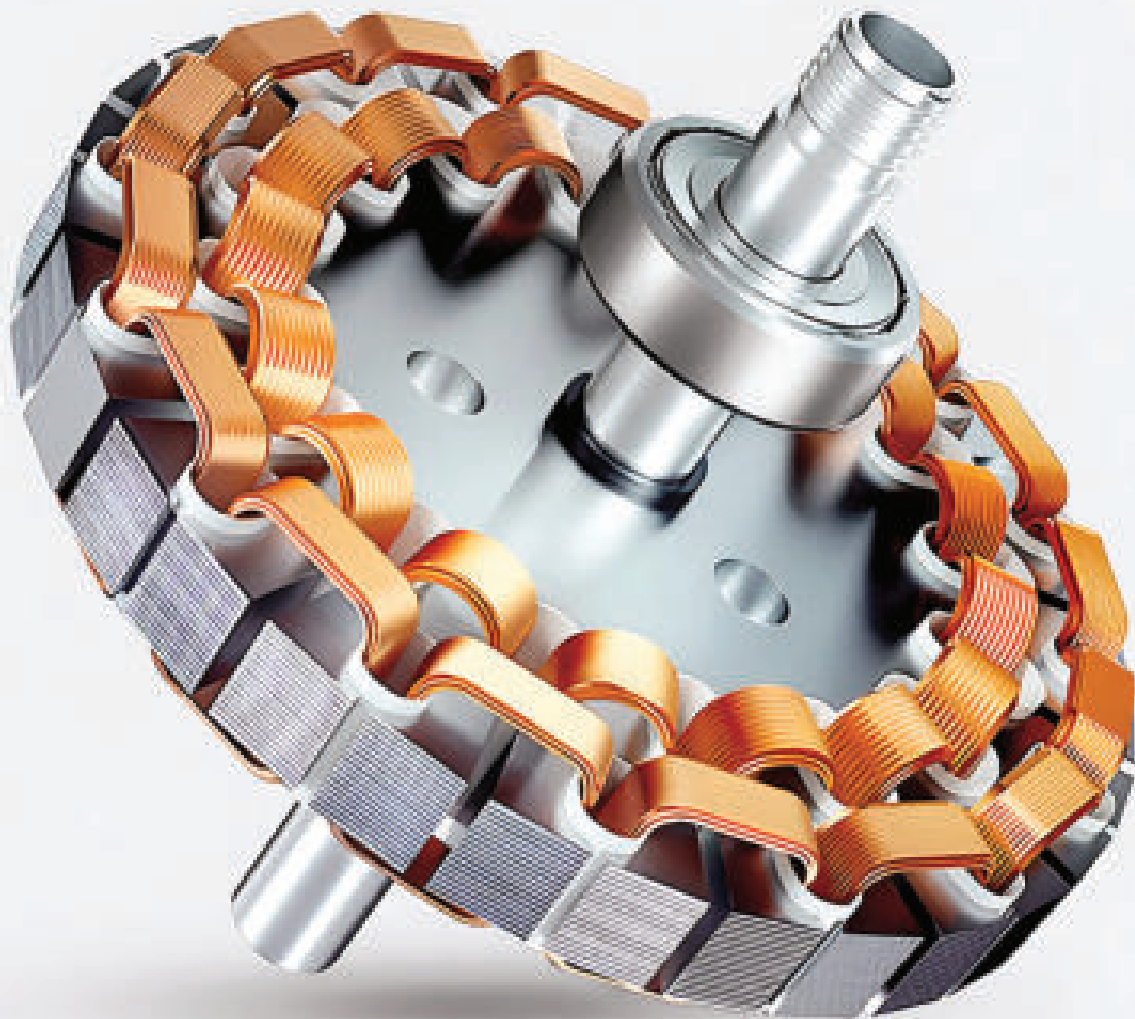

PURE COPPER MOTOR IS STRONG AND STABLE

Preferably silicon steel + copper wire winding mute bearing hardcore configuration so that the wind more stable and smooth.

Energy saving

Low noise operation

Safe

2 years warranty for motor