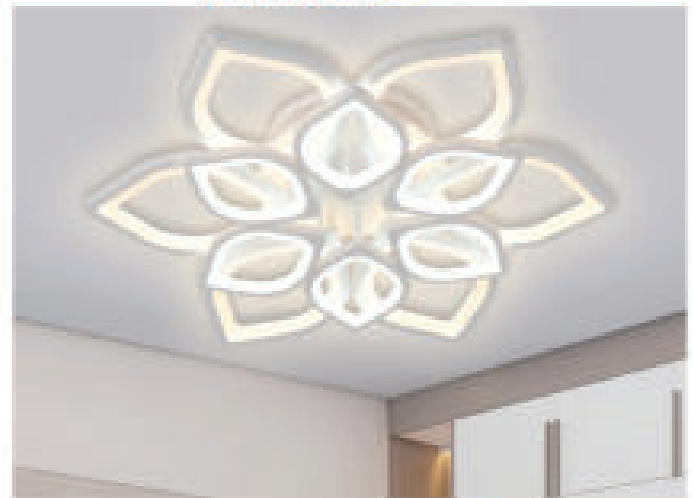

ML- 6066/6+6

Ø800 - LED

4.100.000đ