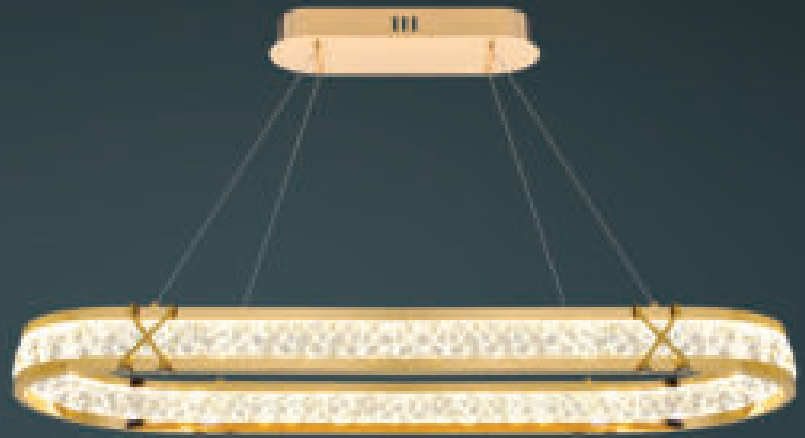

TPL-8240/25
Ø 500 x H900
LED 3000K
8.530.000đ

TL-3003/600
Ø600 x H1300
LED
4.275.000đ

TL-3001/600
Ø600 x H1300
LED
4.275.000đ

TL-3001/L900
L900 x W300
LED (Dây 1.3m)
5.045.000đ

TL-3007/600
Ø600 x H1300
LED
4.770.000đ