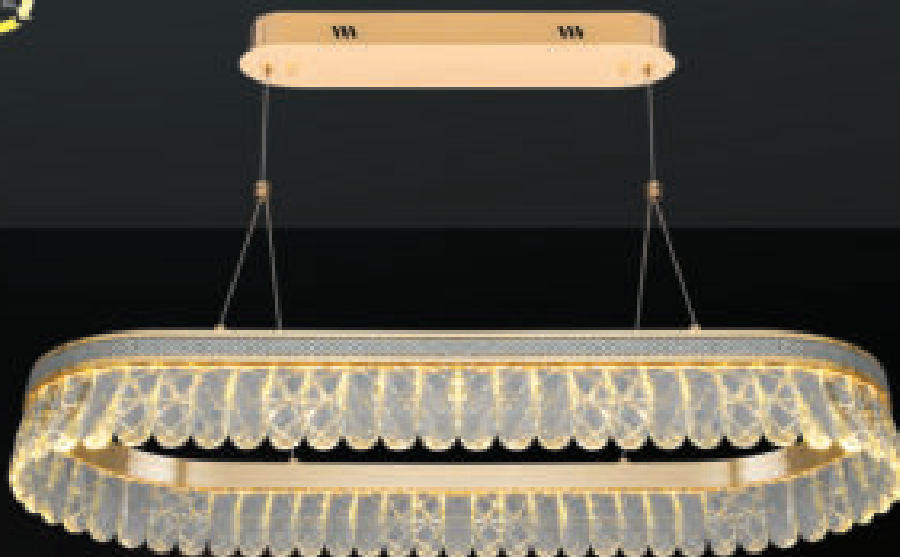

TL-3007/L900
L900 x W300
LED (Dây 1.3m)
5.890.000đ

TL-3015/600
Ø600 x H1300
LED
4.200.000đ

TL-3014/500SQ
□ 500 x H1300
LED
3.700.000đ

TL-3014/L800
L800 x W300
LED (Dây 1.3m)
4.340.000đ

ANDORA LIGHT

Perfect Solution