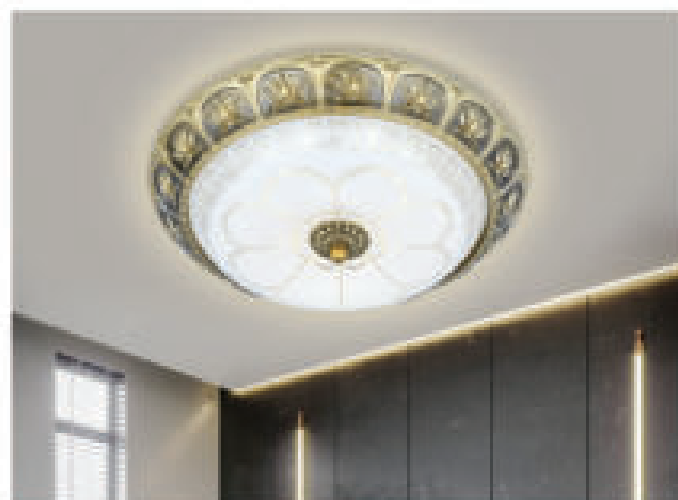

OT-Y263/320
Ø320 x H80 - LED
1.310.000đ