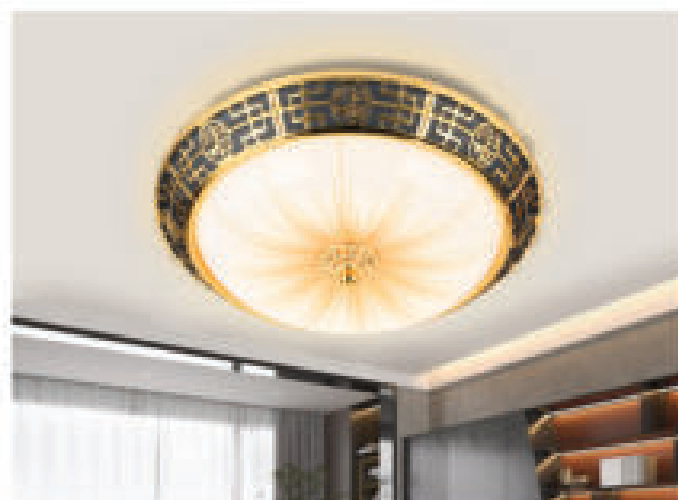

OT-Y016/320
 Ø320 x H80 - LED
1.310.000đ

OT-Y013/320
 Ø320 x H80 - LED
1.310.000đ

OT-Y022/320
 Ø320 x H80 - LED
1.310.000đ

OT-Y263/320
 Ø320 x H80 - LED
1.310.000đ

OT-Y012/320
 Ø320 x H80 - LED
1.310.000đ