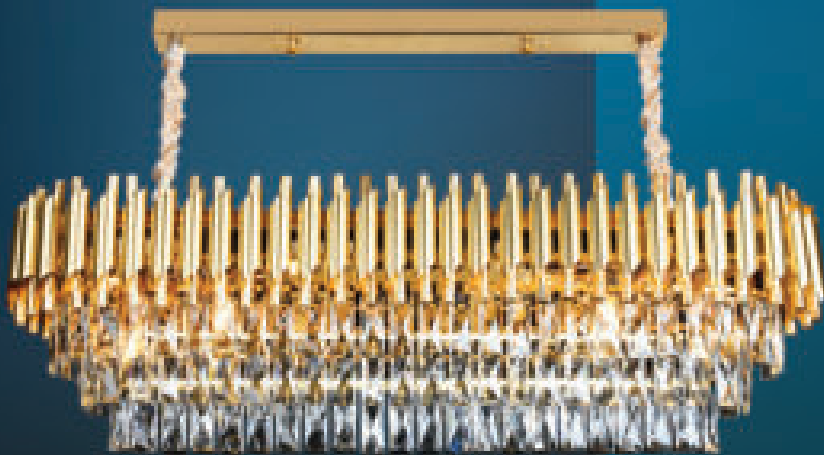

TPL-18077/L800GD

L800 x W350 x H350

E14 x 11

6.950.000đ