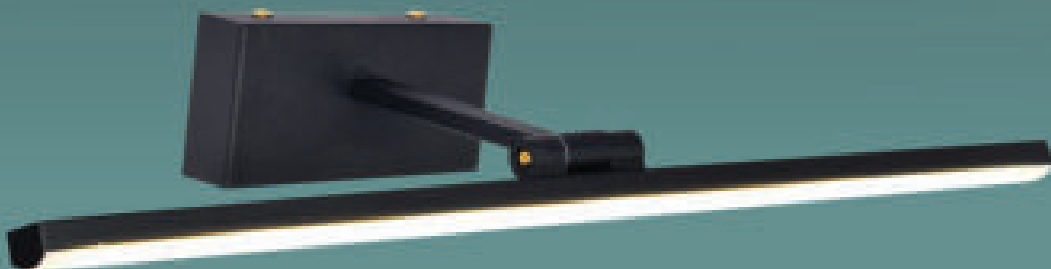

MIRROR LIGHT

ST-8962/9W
L560 x H200
LED
1.250.000đ

ST-3218/M
L560 x H120
LED
1.660.000đ

ST-8072/12W GD
KT: L590 x H100
LED 12W - 3000K
825.000đ

ST-8072/12W BK
KT: L590 x H100
LED 12W - 3000K
825.000đ

ST-8080/1GD
KT: L600 x H60
LED 12W - 3000K
1.050.000đ