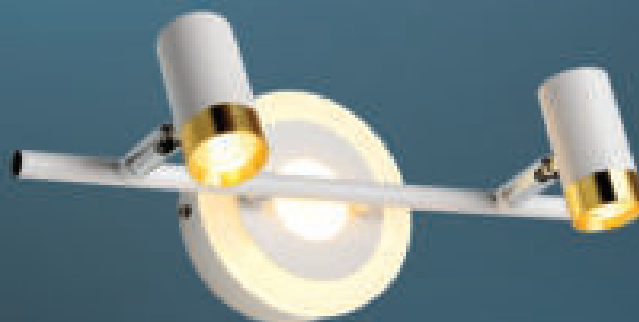

1.315.000đ

ST-7969/1

L160 x H110

LED 3000K

580.000đ

ST-7969/2

L300 x H110

LED 3000K