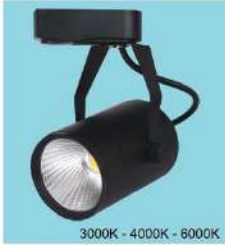

Ø90 - LED 20W
406.000đ

3000K - 4000K - 6000K

FR-58002C

Ø90 - LED 30W
488.000đ

FR-002
Ø70 x L100 - 10W
325.000đ

FR-004
Ø70 x L120 - 7W
203.000đ

FR-006
Ø100 x L120 - 9W
285.000đ

FR-008
Ø100 x L120 - 12W
312.000đ