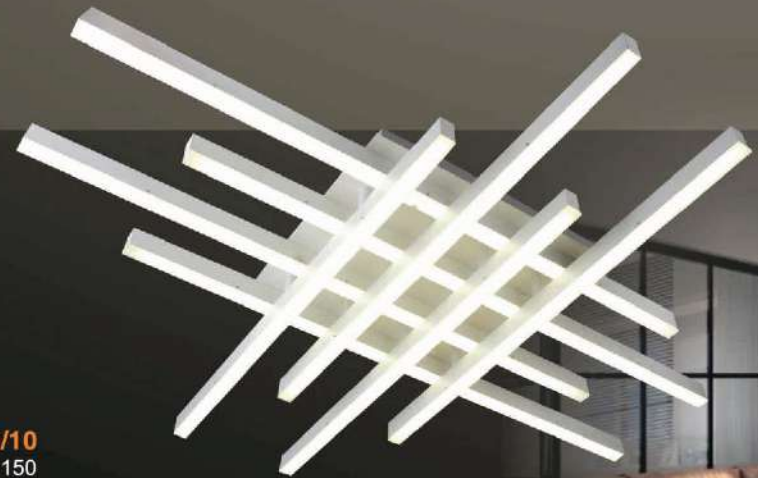

MT-271/6
L850 x 600 x H150
3.920.000đ

MT-0057/6+2
L900 x 600 x H150
3.892.000đ

MT-7305/6
Ø600 x H150
LED - Remote
3.676.000đ

MT-7305/8
Ø800 x H150
LED - Remote
5.298.000đ

MT-7305/10
Ø1000 x H150
LED - Remote
5.988.000đ