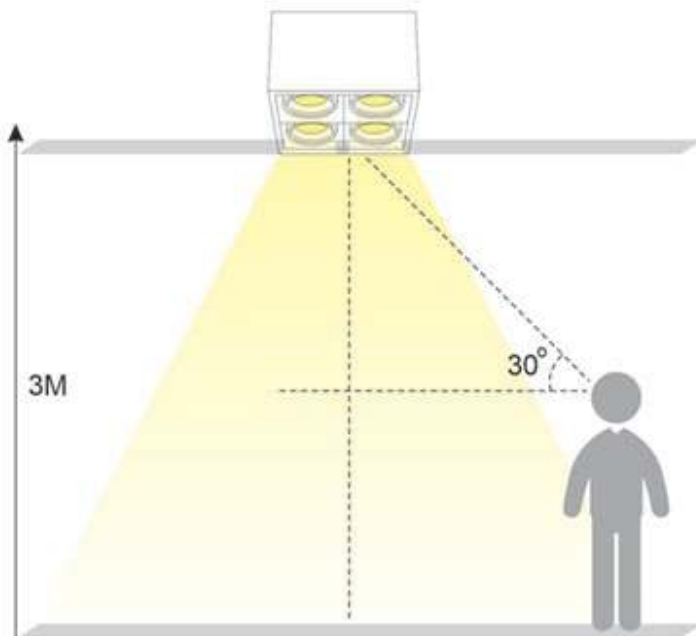

LED DOWNLIGHT DESIGN