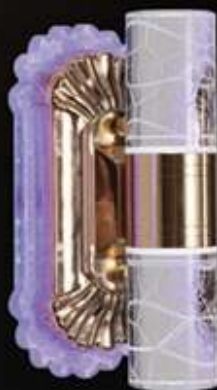

VL-8830/2

L120 x H180

LED 12W ● ●

680.000đ