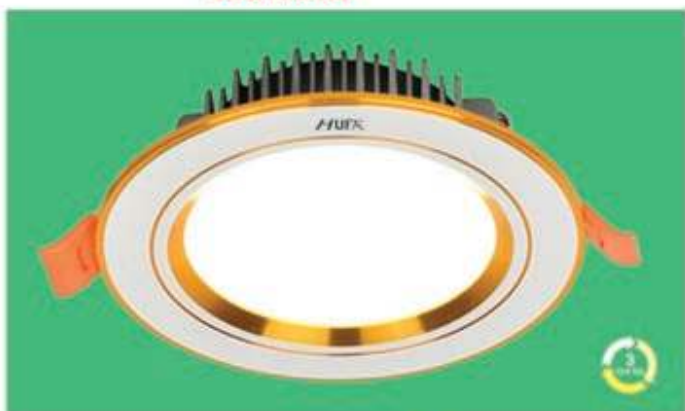

AT 110 LED 7W
Ø118 x H40 ⌀85
178.000đ

AT 111 LED 7W
Ø118 x H40 ⌀85
178.000đ

AT 112 LED 9W
Ø140 x H40 ⌀100
222.000đ

AT 113 LED 9W
Ø140 x H40 ⌀100
222.000đ

AT 114 LED 12W
Ø140 x H40 ⌀100
260.000đ

AT 115 LED 12W
Ø140 x H40 ⌀100
260.000đ