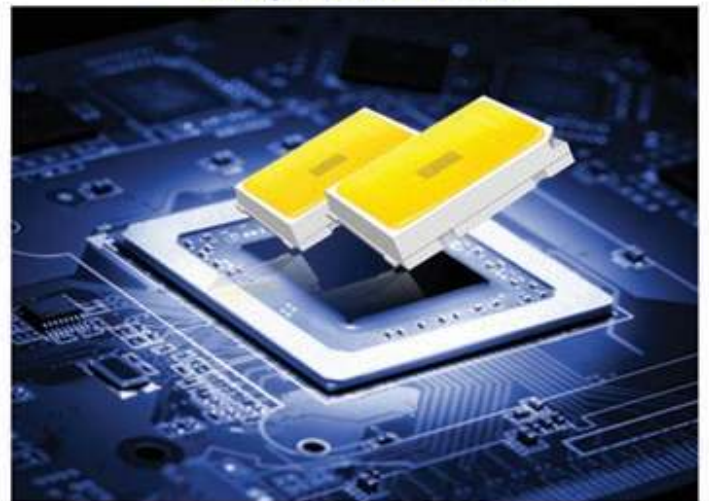

bridgelux.
SỬ DỤNG CHIP LED MỸ

LN-31 COB 10W x 4
□ 200 x H100
2.100.000đ ○ ●