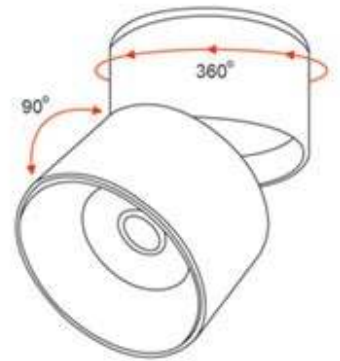

LN-36 COB 20W
□97 x H150
1.000.000đ ○●

HUFA®
LIGHTING DECOR
ISO 9001:2015

bridgelux®
SỬ DỤNG CHIP LED MỸ

LED DOWNLIGHT DESIGN