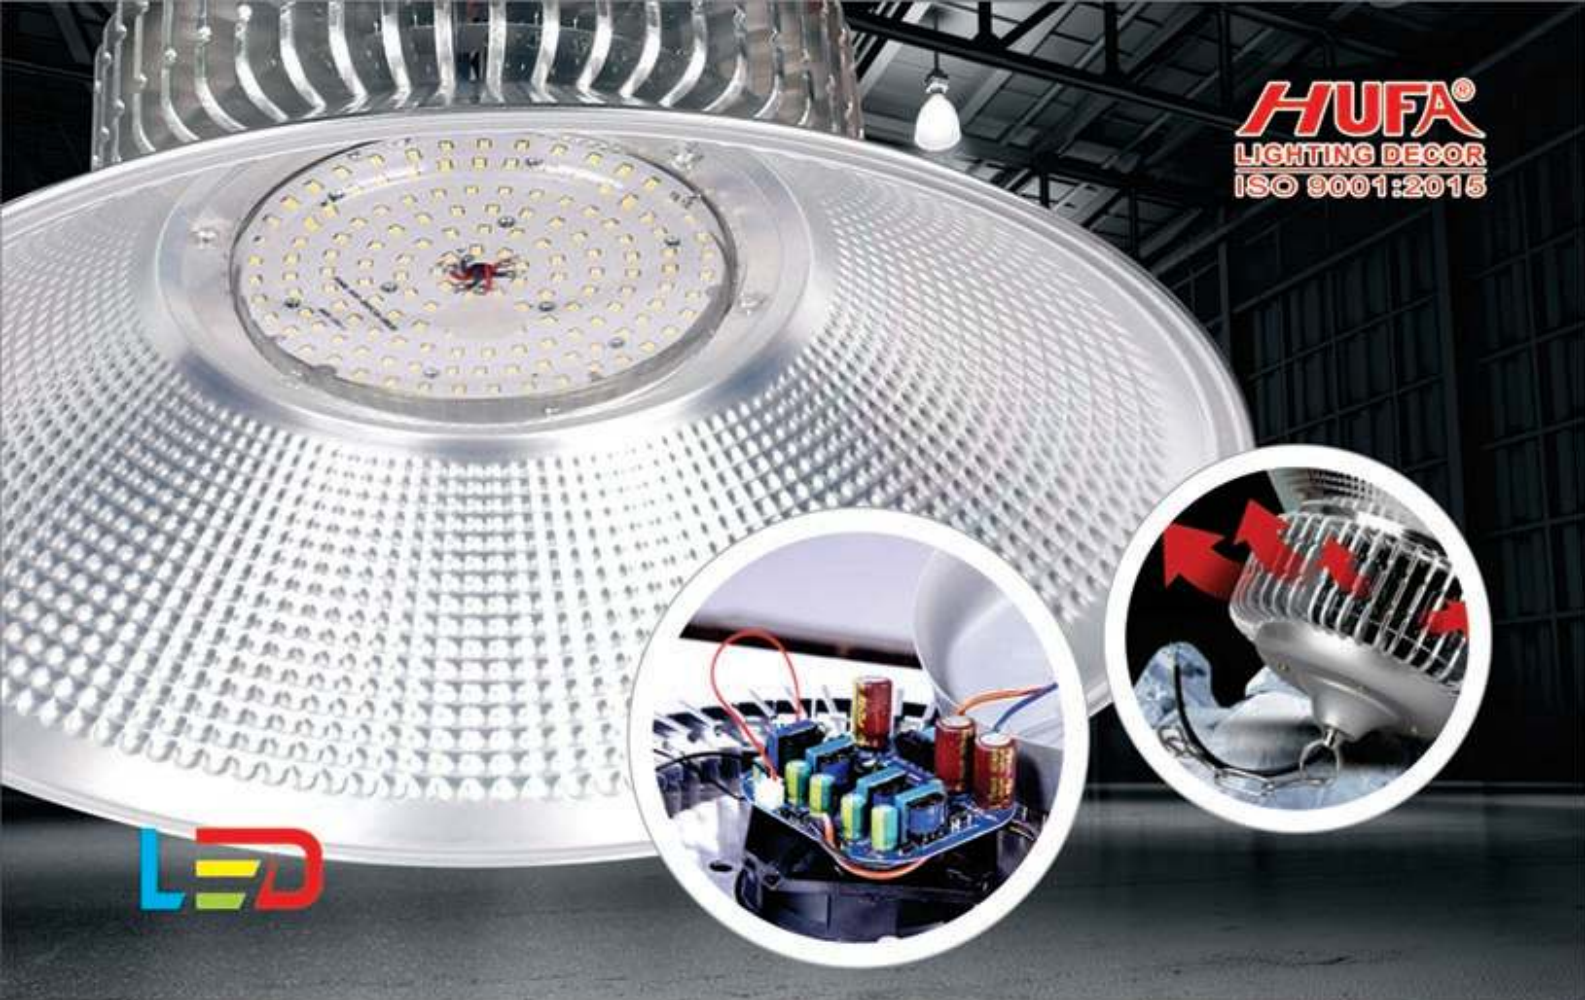

NX 01 100W
Ø455 x H450
2.990.000đ

NX 02 150W
Ø500 x H475
3.900.000đ

LED