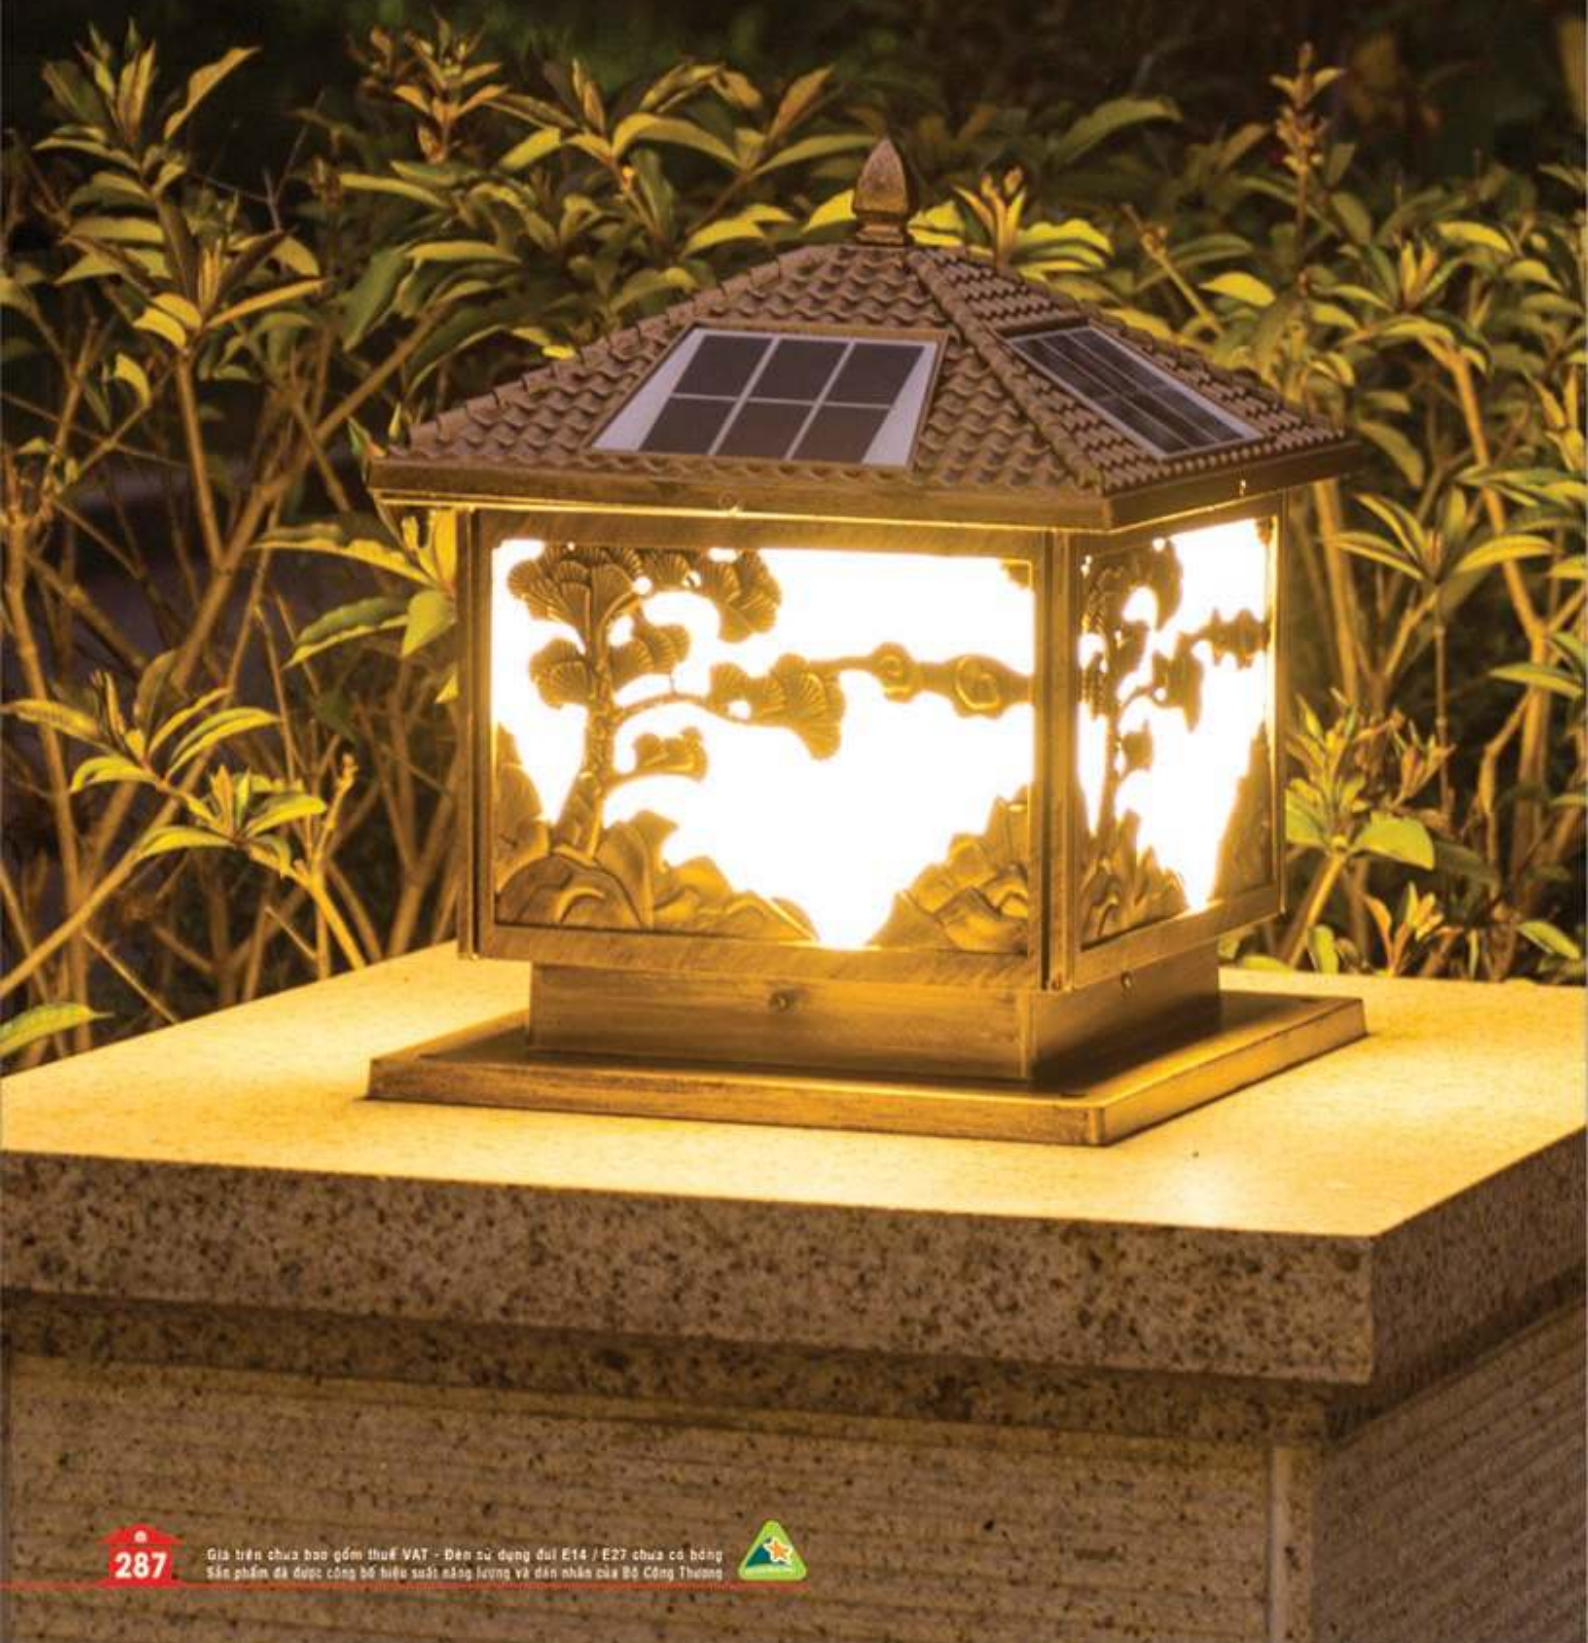

Outdoor Solar Lighting